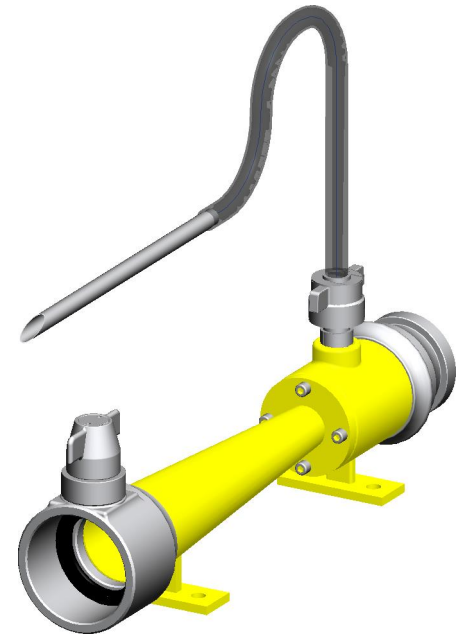

1	Body	SS 316, SAE Std No. 316
2	Male Inst. Inlet	SS 316, SAE Std No. 316
3	Female Inst. Outlet	SS 316, SAE Std No. 316
4	Pick Up Tube	PVC Hose/ SS 304 Pipe
NO.	DESCRIPTION	MATERIAL
PART LIST		

Shah Bhogilal Jethalal & Bros.

AHMEDABAD

TITLE : Portable Inline Inductor, 450 Lpm Capacity,
SS 316, UL Listed

SCALE	DRAWING NO:	SHEET	REV.
N.T.S	SM263-450UL	1 OF 1	0