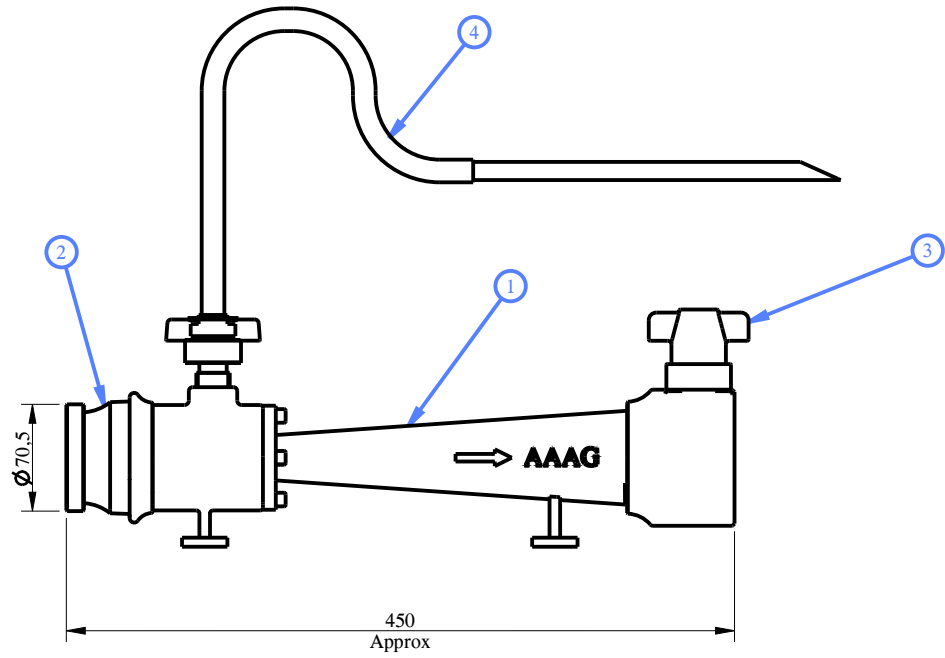

1	Body	SS 316, SAE Std No. 316
2	Male Inst. Inlet	SS 316, SAE Std No. 316
3	Female Inst. Outlet	SS 316, SAE Std No. 316
4	Pick Up Tube	PVC Hose/ SS 304 Pipe
NO.	DESCRIPTION	MATERIAL
PART LIST		

Shah Bhogilal Jethalal & Bros.

AHMEDABAD

TITLE : Portable Inline Inductor, 450 Lpm Capacity,
SS 316, UL Listed

SCALE	DRAWING NO:	SHEET	REV.
N.T.S	SM263-450UL	1 OF 1	0