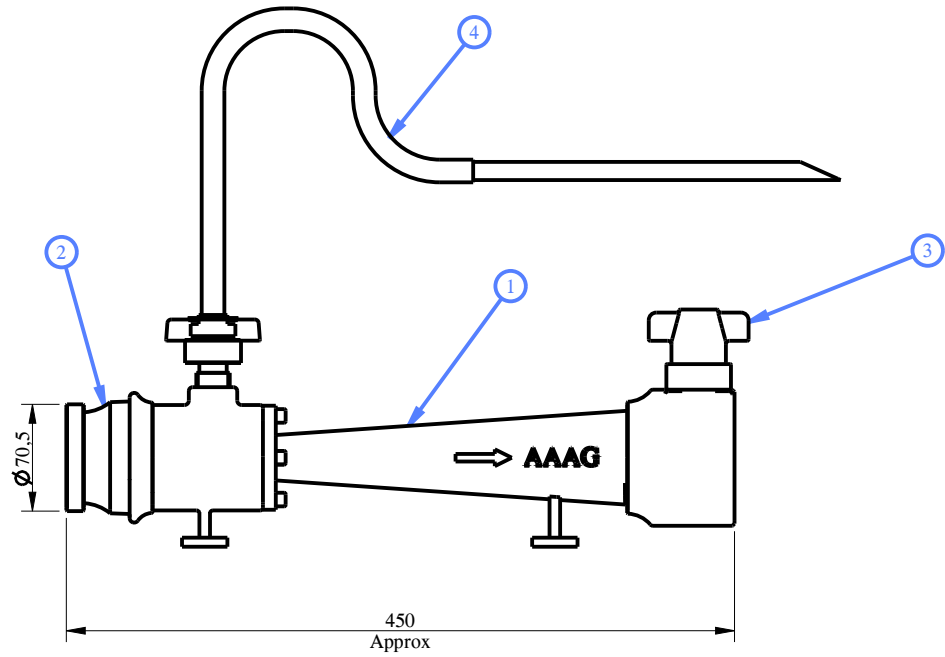

1	Body	SS 316, SAE Std No. 316
2	Male Inst. Inlet	SS 316, SAE Std No. 316
3	Female Inst. Outlet	SS 316, SAE Std No. 316
4	Pick Up Tube	PVC Hose/ SS 304 Pipe
NO.	DESCRIPTION	MATERIAL
PART LIST		

Shah Bhogilal Jethalal & Bros.

AHMEDABAD

TITLE :

Portable Inline Inductor, 225 Lpm Capacity,
SS 316, UL Listed

SCALE	DRAWING NO:	SHEET	REV.
N.T.S	SM263-225UL	1 OF 1	0