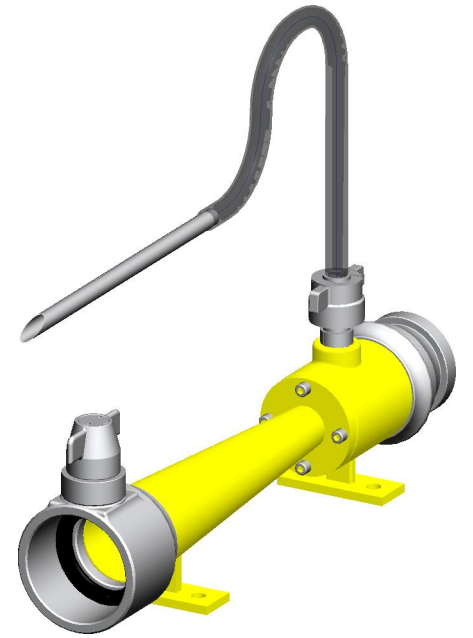

1	Body	SS 316, SAE Std No. 316
2	Male Inst. Inlet	SS 316, SAE Std No. 316
3	Female Inst. Outlet	SS 316, SAE Std No. 316
4	Pick Up Tube	PVC Hose/ SS 304 Pipe
NO.	DESCRIPTION	MATERIAL
PART LIST		

Shah Bhogilal Jethalal & Bros.

AHMEDABAD

TITLE :

Portable Inline Inductor, 225 Lpm Capacity,
SS 316, UL Listed

SCALE	DRAWING NO:	SHEET	REV.
N.T.S	SM263-225UL	1 OF 1	0