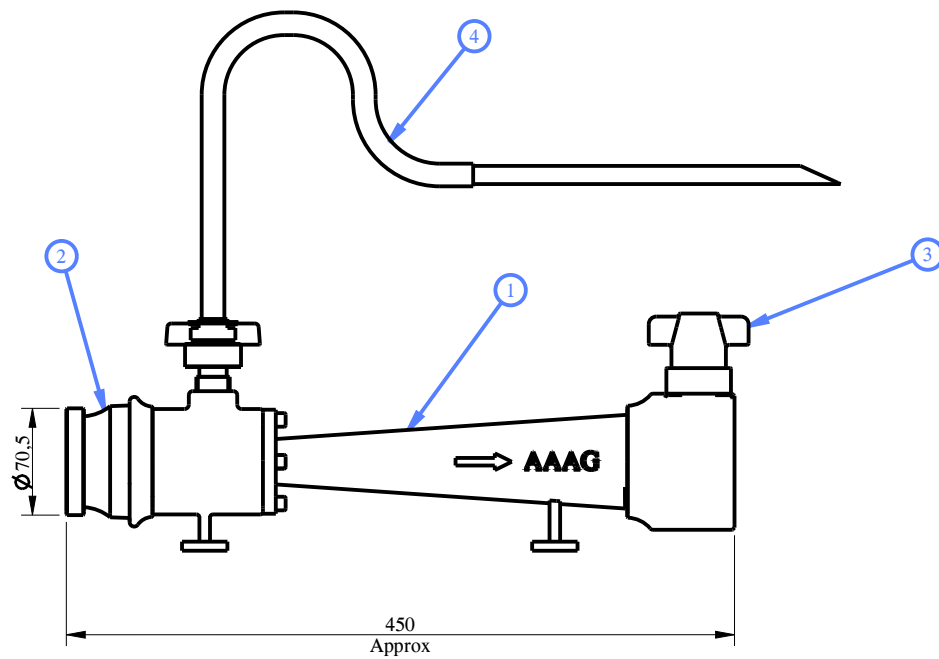

1	Body	SS 304, SAE Std No. 304
2	Male Inst. Inlet	SS 304, SAE Std No. 304
3	Female Inst. Outlet	SS 304, SAE Std No. 304
4	Pick Up Tube	PVC Hose/ SS 304 Pipe
NO.	DESCRIPTION	MATERIAL
PART LIST		

Shah Bhogilal Jethalal & Bros.

AHMEDABAD

TITLE :

Portable Inline Inductor, 225 Lpm Capacity,
SS 304, UL Listed

SCALE	DRAWING NO:	SHEET	REV.
N.T.S	S263-225UL	1 OF 1	0