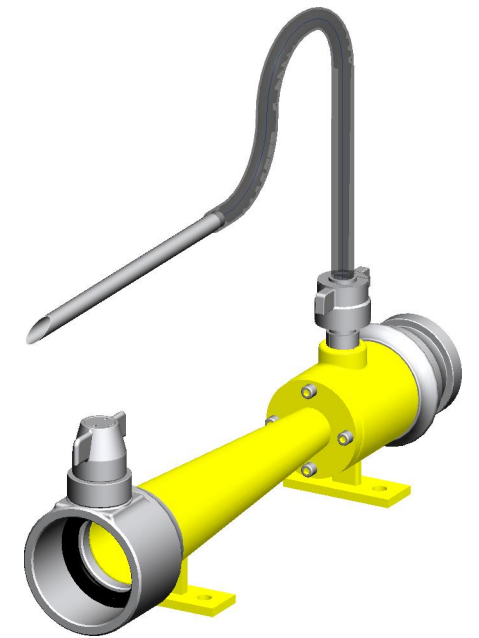

1	Body	SS 304, SAE Std No. 304
2	Male Inst. Inlet	SS 304, SAE Std No. 304
3	Female Inst. Outlet	SS 304, SAE Std No. 304
4	Pick Up Tube	PVC Hose/ SS 304 Pipe
NO.	DESCRIPTION	MATERIAL
PART LIST		

Shah Bhogilal Jethalal & Bros.

AHMEDABAD

TITLE :

Portable Inline Inductor, 225 Lpm Capacity,
SS 304, UL Listed

SCALE	DRAWING NO:	SHEET	REV.
N.T.S	S263-225UL	1 OF 1	0