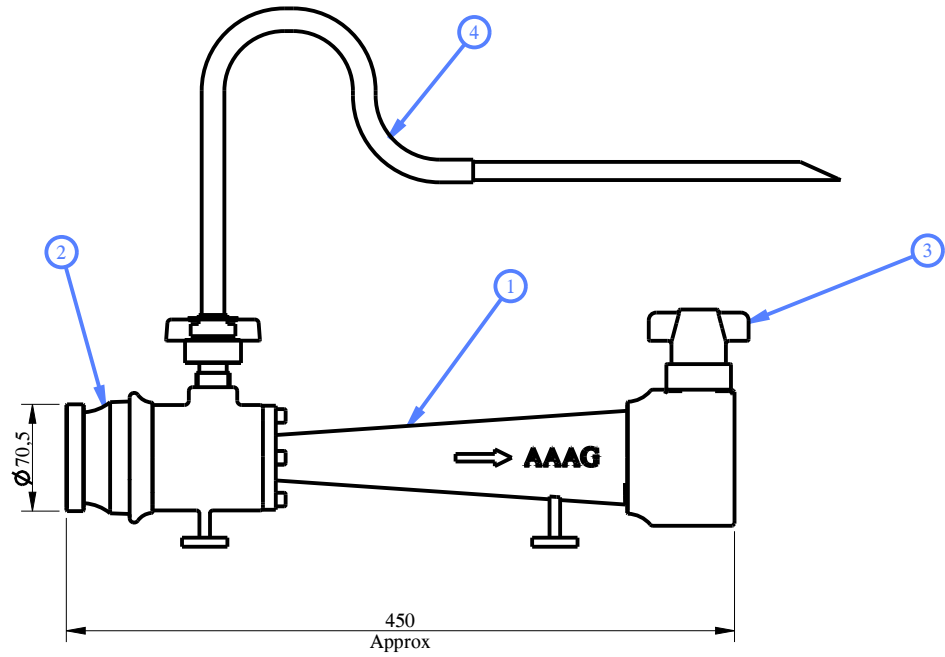

1	Body	SS 316 IS: 3444 Gr-4
2	Male Inst. Inlet	SS 316 IS: 3444 Gr-4
3	Female Inst. Outlet	SS 316 IS: 3444 Gr-4
4	Pick Up Tube	PVC Hose/ SS 304 Pipe
NO.	DESCRIPTION	MATERIAL
PART LIST		

Shah Bhogilal Jethalal & Bros.

AHMEDABAD

TITLE :

Portable Inline Inductor, 1100 Lpm Capacity,
SS 316, Conventional Design

SCALE	DRAWING NO:	SHEET	REV.
N.T.S	SM263-1100BJ	1 OF 1	0