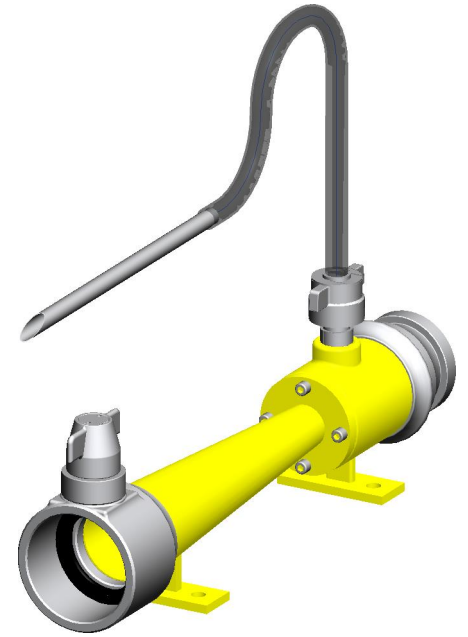

Brief Description : AAAG Portable Inline Inductor, matching to MXP 1100 (Medium expansion foam pourer of capacity 1100 lpm at 3.5 kgf/cm² inlet pressure). Constructed of SS316, having 63 mm Male Inlet/ Female Inst. Outlet. Induction rate shall be 3% (optional 6%), with outlet pressure at least 65% of Inlet pressure. Supplied with PVC Pick up tube and SS304 dip tube.

1.0 GENERAL DATA

1.1	Make	AAAG
1.2	Model	ILP1100
1.3	Inlet/ Outlet	63 mm Instantaneous Male inlet / Female Outlet
1.4	Foam Compound Inlet	Quick coupling (screwed) connection for use with Pick up tube
1.5	Material of Construction	Stainless Steel (SS316)
1.6	Reference Standard	--

4.0 OPERATIONAL/ TECHNICAL DATA

4.1	Working pressure	5 to 12 Kgf/cm ²
4.2	Length (Approx)	500 mm
4.3	Weight (Approx.)	6.0 Kgs.

5.0 FINISH

5.1	Branch	Painted - Fire Red/ Yellow Colour
-----	--------	-----------------------------------

1	Body	SS 316 IS: 3444 Gr-4
2	Male Inst. Inlet	SS 316 IS: 3444 Gr-4
3	Female Inst. Outlet	SS 316 IS: 3444 Gr-4
4	Pick Up Tube	PVC Hose/ SS 304 Pipe
NO.	DESCRIPTION	MATERIAL
PART LIST		

Shah Bhogilal Jethalal & Bros.