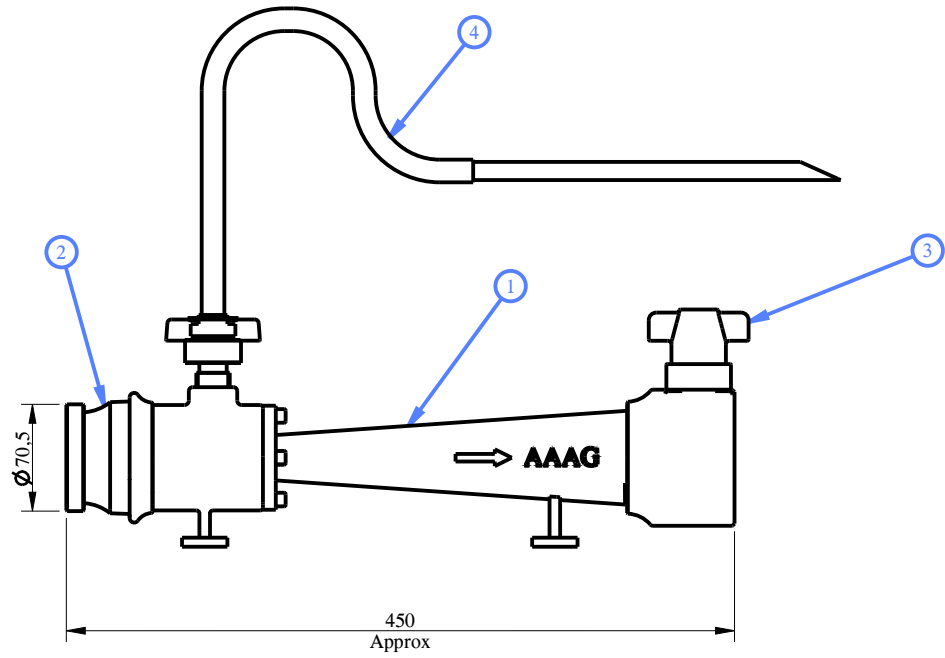

1	Body	SS 316 IS: 3444 Gr-4
2	Male Inst. Inlet	SS 316 IS: 3444 Gr-4
3	Female Inst. Outlet	SS 316 IS: 3444 Gr-4
4	Pick Up Tube	PVC Hose/ SS 304 Pipe
NO.	DESCRIPTION	MATERIAL
PART LIST		

Shah Bhogilal Jethalal & Bros.

AHMEDABAD

TITLE : Portable Inline Inductor, 600 Lpm Capacity,
SS 316, Conventional Design

SCALE	DRAWING NO:	SHEET	REV.
N. T. S	SM263-600BJ	1 OF 1	0