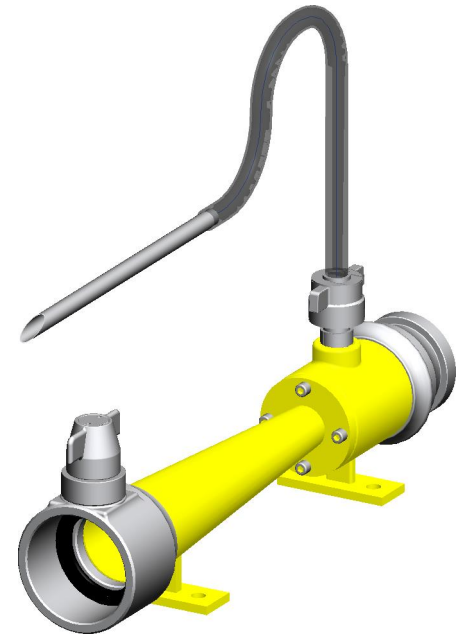

Brief Description : AAAG Portable Inline Inductor, matching to MXP 600 (Medium expansion foam pourer of capacity 600 lpm at 3.5 kgf/cm² inlet pressure). Constructed of SS316, having 63 mm Male Inlet/ Female Inst. Outlet. Induction rate shall be 3% (optional 6%), with outlet pressure at least 65% of Inlet pressure. Supplied with PVC Pick up tube and SS304 dip tube.

1.0 GENERAL DATA

1.1	Make	AAAG
1.2	Model	ILP600
1.3	Inlet/ Outlet	63 mm Instantaneous Male inlet / Female Outlet
1.4	Foam Compound Inlet	Quick coupling (screwed) connection for use with Pick up tube
1.5	Material of Construction	Stainless Steel (SS316)
1.6	Reference Standard	--

4.0 OPERATIONAL/ TECHNICAL DATA

4.1	Working pressure	5 to 12 Kg/cm ²
4.2	Length (Approx)	435 mm
4.3	Weight (Approx.)	5.5 Kgs.

5.0 FINISH

5.1	Branch	Painted - Fire Red/ Yellow Color
-----	--------	----------------------------------

1	Body	SS 316 IS: 3444 Gr-4
2	Male Inst. Inlet	SS 316 IS: 3444 Gr-4
3	Female Inst. Outlet	SS 316 IS: 3444 Gr-4
4	Pick Up Tube	PVC Hose/ SS 304 Pipe
NO.	DESCRIPTION	MATERIAL
PART LIST		

Shah Bhogilal Jethalal & Bros.