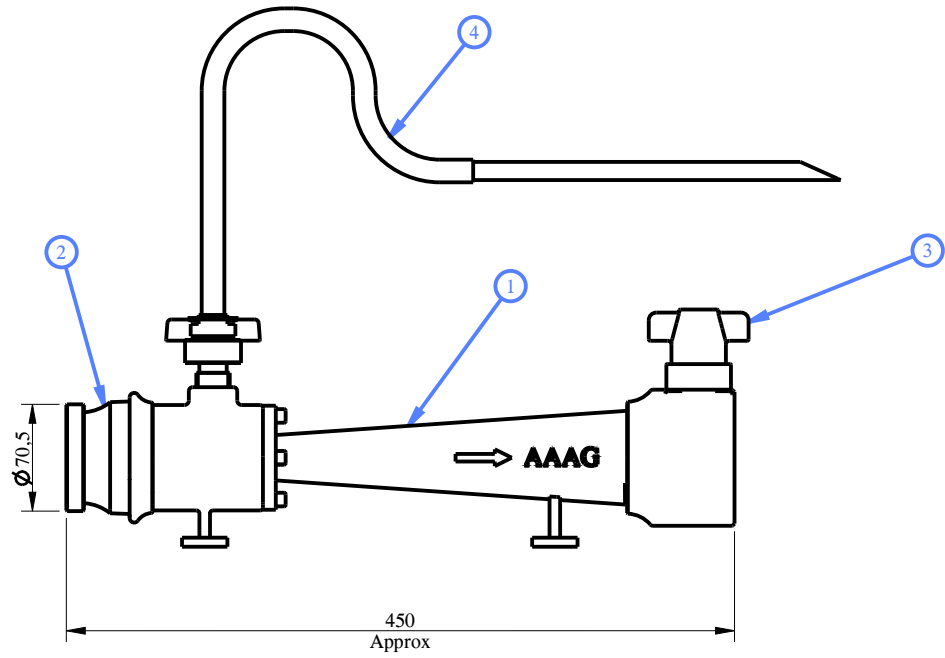

1	Body	SS 316 IS: 3444 Gr-4
2	Male Inst. Inlet	SS 316 IS: 3444 Gr-4
3	Female Inst. Outlet	SS 316 IS: 3444 Gr-4
4	Pick Up Tube	PVC Hose/ SS 304 Pipe
NO.	DESCRIPTION	MATERIAL
PART LIST		

Shah Bhogilal Jethalal & Bros.

AHMEDABAD

TITLE :

Portable Inline Inductor, 405 Lpm Capacity,
SS 316, Conventional Design

SCALE	DRAWING NO:	SHEET	REV.
N. T. S	SM263M-450BJ	1 OF 1	0