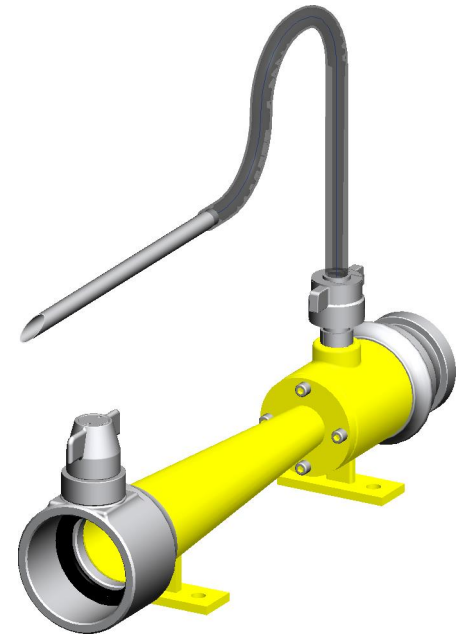

1	Body	SS 316 IS: 3444 Gr-4
2	Male Inst. Inlet	SS 316 IS: 3444 Gr-4
3	Female Inst. Outlet	SS 316 IS: 3444 Gr-4
4	Pick Up Tube	PVC Hose/ SS 304 Pipe
NO.	DESCRIPTION	MATERIAL
PART LIST		

Shah Bhogilal Jethalal & Bros.

AHMEDABAD

TITLE :

Portable Inline Inductor, 405 Lpm Capacity,
SS 316, Conventional Design

SCALE	DRAWING NO:	SHEET	REV.
N. T. S	SM263M-450BJ	1 OF 1	0