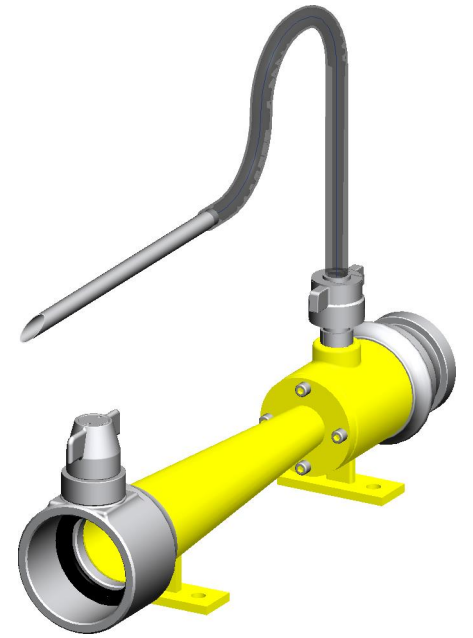

1	Body	SS 316 IS: 3444 Gr-4
2	Male Inst. Inlet	SS 316 IS: 3444 Gr-4
3	Female Inst. Outlet	SS 316 IS: 3444 Gr-4
4	Pick Up Tube	PVC Hose/ SS 304 Pipe
NO.	DESCRIPTION	MATERIAL
PART LIST		

Shah Bhogilal Jethalal & Bros.

AHMEDABAD

TITLE :

Portable Inline Inductor, 450 Lpm Capacity,
SS 316, Conventional Design

SCALE	DRAWING NO:	SHEET	REV.
N. T. S	SM263-450BJ	1 OF 1	0