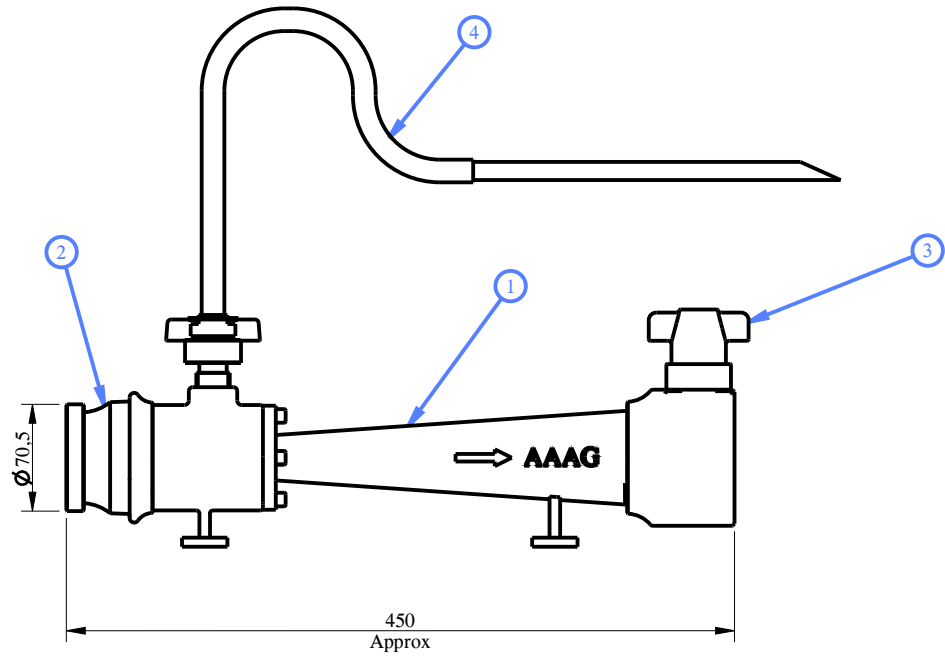

1	Body	SS 316 IS: 3444 Gr-4
2	Male Inst. Inlet	SS 316 IS: 3444 Gr-4
3	Female Inst. Outlet	SS 316 IS: 3444 Gr-4
4	Pick Up Tube	PVC Hose/ SS 304 Pipe
NO.	DESCRIPTION	MATERIAL
PART LIST		

Shah Bhogilal Jethalal & Bros.

AHMEDABAD

TITLE :

Portable Inline Inductor, 450 Lpm Capacity,
SS 316, Conventional Design

SCALE	DRAWING NO:	SHEET	REV.
N. T. S	SM263-450BJ	1 OF 1	0