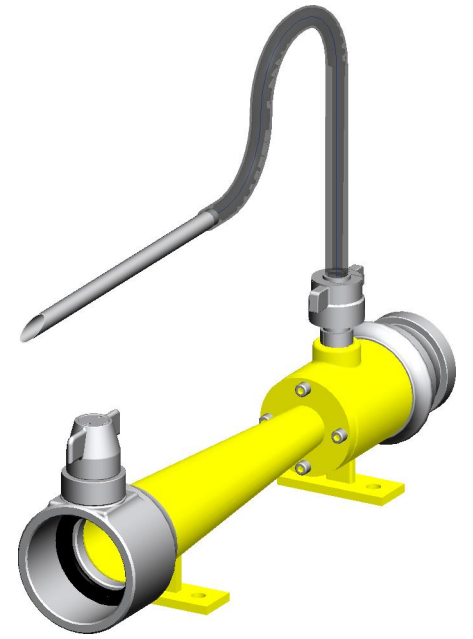

1	Body	SS 316 IS: 3444 Gr-4
2	Male Inst. Inlet	SS 316 IS: 3444 Gr-4
3	Female Inst. Outlet	SS 316 IS: 3444 Gr-4
4	Pick Up Tube	PVC Hose/ SS 304 Pipe
NO.	DESCRIPTION	MATERIAL
PART LIST		

Shah Bhogilal Jethalal & Bros.

AHMEDABAD

TITLE : Portable Inline Inductor, 225 Lpm Capacity,
SS 316, Conventional Design

SCALE	DRAWING NO:	SHEET	REV.
N. T. S	SM263M-225BJ	1 OF 1	0