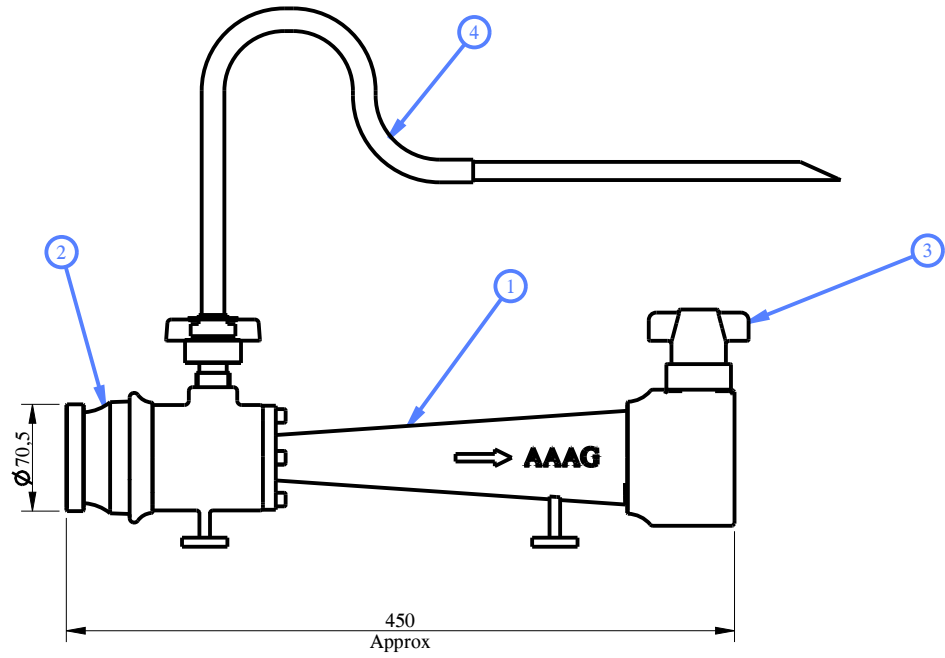

1	Body	SS 316 IS: 3444 Gr-4
2	Male Inst. Inlet	SS 316 IS: 3444 Gr-4
3	Female Inst. Outlet	SS 316 IS: 3444 Gr-4
4	Pick Up Tube	PVC Hose/ SS 304 Pipe
NO.	DESCRIPTION	MATERIAL
PART LIST		

Shah Bhogilal Jethalal & Bros.

AHMEDABAD

TITLE : Portable Inline Inductor, 225 Lpm Capacity,
SS 316, Conventional Design

SCALE	DRAWING NO:	SHEET	REV.
N. T. S	SM263M-225BJ	1 OF 1	0