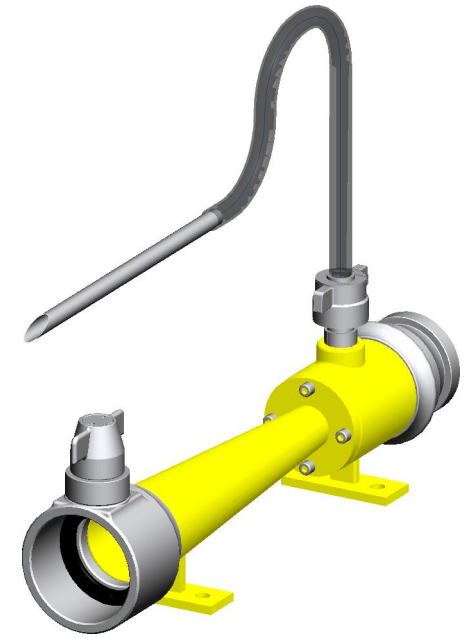

1	Body	SS 304 IS: 3444 Gr-1
2	Male Inst. Inlet	SS 304 IS: 3444 Gr-1
3	Female Inst. Outlet	SS 304 IS: 3444 Gr-1
4	Pick Up Tube	PVC Hose/ SS 304 Pipe
NO.	DESCRIPTION	MATERIAL
PART LIST		

Shah Bhogilal Jethalal & Bros.

AHMEDABAD

TITLE :

Portable Inline Inductor, 600 Lpm Capacity,
SS 304, Conventional Design

SCALE	DRAWING NO:	SHEET	REV.
N.T.S	S263-600BJ	1 OF 1	0