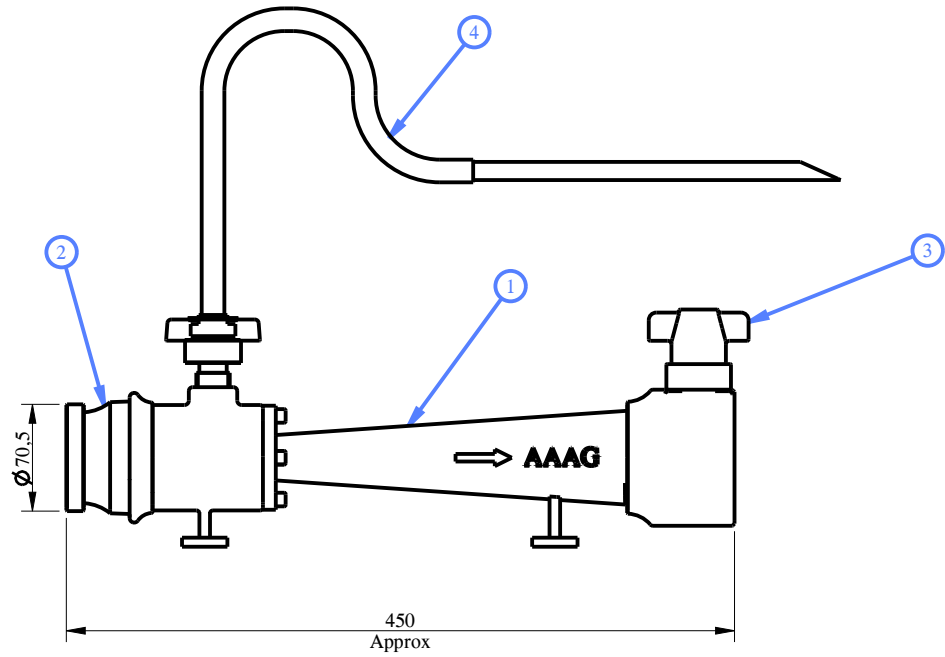

1	Body	SS 304 IS: 3444 Gr-1
2	Male Inst. Inlet	SS 304 IS: 3444 Gr-1
3	Female Inst. Outlet	SS 304 IS: 3444 Gr-1
4	Pick Up Tube	PVC Hose/ SS 304 Pipe
NO.	DESCRIPTION	MATERIAL
PART LIST		

Shah Bhogilal Jethalal & Bros.

AHMEDABAD

TITLE :

Portable Inline Inductor, 600 Lpm Capacity,
SS 304, Conventional Design

SCALE	DRAWING NO:	SHEET	REV.
N.T.S	S263-600BJ	1 OF 1	0