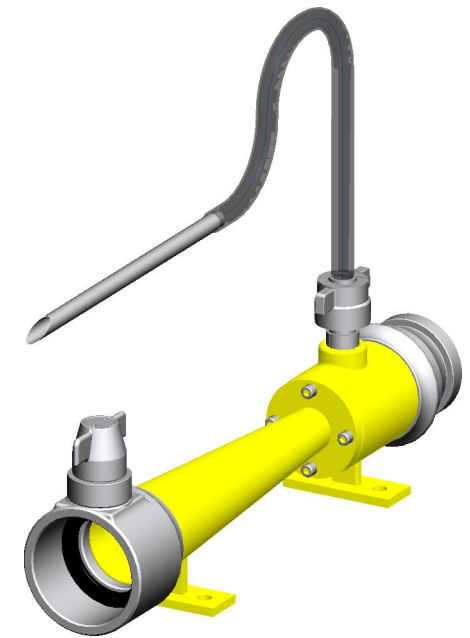

1	Body	SS 304 IS: 3444 Gr-1
2	Male Inst. Inlet	SS 304 IS: 3444 Gr-1
3	Female Inst. Outlet	SS 304 IS: 3444 Gr-1
4	Pick Up Tube	PVC Hose/ SS 304 Pipe
NO.	DESCRIPTION	MATERIAL
PART LIST		

Shah Bhogilal Jethalal & Bros.

AHMEDABAD

TITLE :

Portable Inline Inductor, 450 Lpm Capacity,
SS 304, Conventional Design

SCALE	DRAWING NO:	SHEET	REV.
N. T. S	S263-450BJ	1 OF 1	0