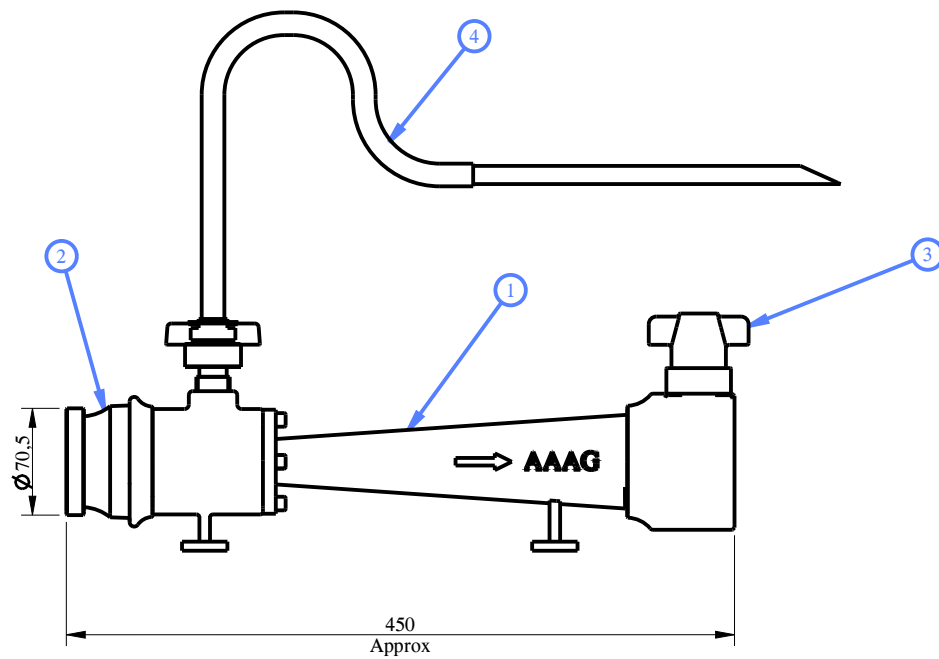

1	Body	SS 304 IS: 3444 Gr-1
2	Male Inst. Inlet	SS 304 IS: 3444 Gr-1
3	Female Inst. Outlet	SS 304 IS: 3444 Gr-1
4	Pick Up Tube	PVC Hose/ SS 304 Pipe
NO.	DESCRIPTION	MATERIAL
PART LIST		

Shah Bhogilal Jethalal & Bros.

AHMEDABAD

TITLE :

Portable Inline Inductor, 450 Lpm Capacity,
SS 304, Conventional Design

SCALE	DRAWING NO:	SHEET	REV.
N. T. S	S263-450BJ	1 OF 1	0