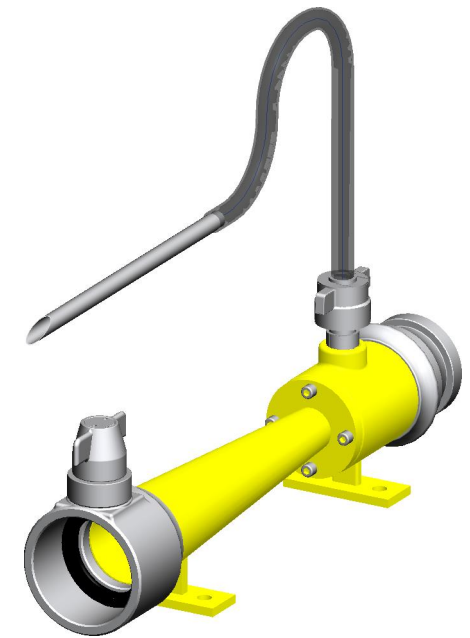

1	Body	SS 304 IS: 3444 Gr-1
2	Male Inst. Inlet	SS 304 IS: 3444 Gr-1
3	Female Inst. Outlet	SS 304 IS: 3444 Gr-1
4	Pick Up Tube	PVC Hose/ SS 304 Pipe
NO.	DESCRIPTION	MATERIAL
PART LIST		

Shah Bhogilal Jethalal & Bros.

AHMEDABAD

TITLE :

Portable Inline Inductor, 225 Lpm Capacity,
SS 304, Conventional Design

SCALE	DRAWING NO:	SHEET	REV.
N. T. S	S263M-225BJ	1 OF 1	0