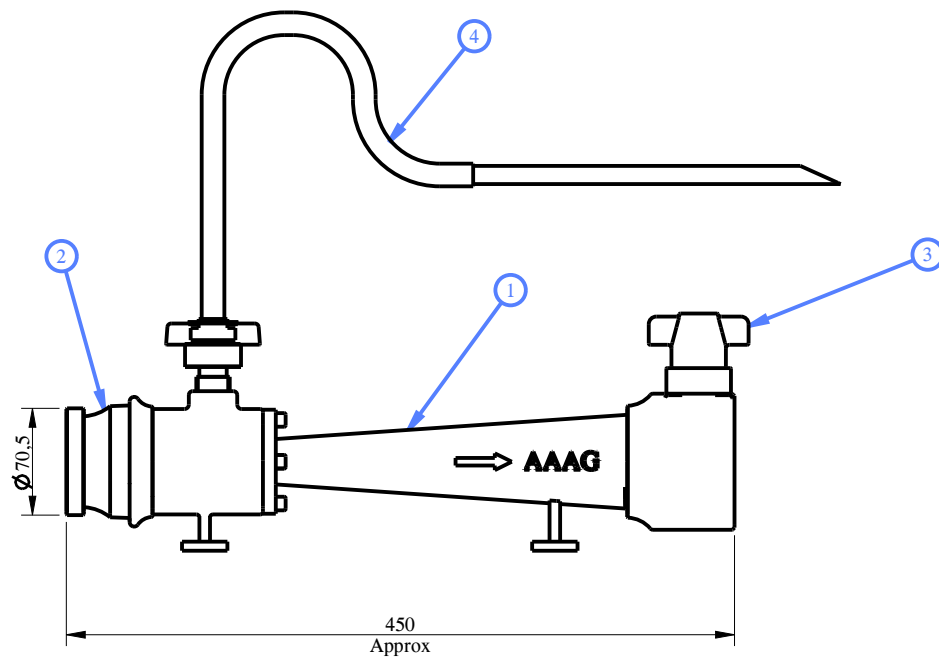

1	Body	SS 304 IS: 3444 Gr-1
2	Male Inst. Inlet	SS 304 IS: 3444 Gr-1
3	Female Inst. Outlet	SS 304 IS: 3444 Gr-1
4	Pick Up Tube	PVC Hose/ SS 304 Pipe
NO.	DESCRIPTION	MATERIAL
PART LIST		

Shah Bhogilal Jethalal & Bros.

AHMEDABAD

TITLE :

Portable Inline Inductor, 225 Lpm Capacity,
SS 304, Conventional Design

SCALE	DRAWING NO:	SHEET	REV.
N. T. S	S263M-225BJ	1 OF 1	0