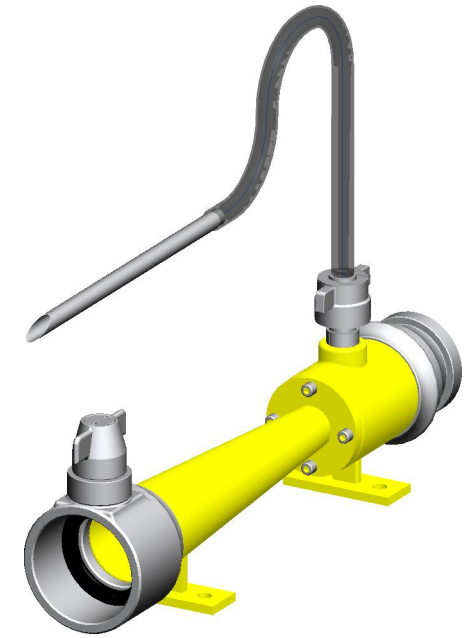

1	Body	SS 304 IS: 3444 Gr-1
2	Male Inst. Inlet	SS 304 IS: 3444 Gr-1
3	Female Inst. Outlet	SS 304 IS: 3444 Gr-1
4	Pick Up Tube	PVC Hose/ SS 304 Pipe
NO.	DESCRIPTION	MATERIAL
PART LIST		

Shah Bhogilal Jethalal & Bros.

AHMEDABAD

TITLE :

Portable Inline Inductor, 225 Lpm Capacity,
SS 304, Conventional Design

SCALE	DRAWING NO:	SHEET	REV.
N.T.S	S263-225BJ	1 OF 1	0