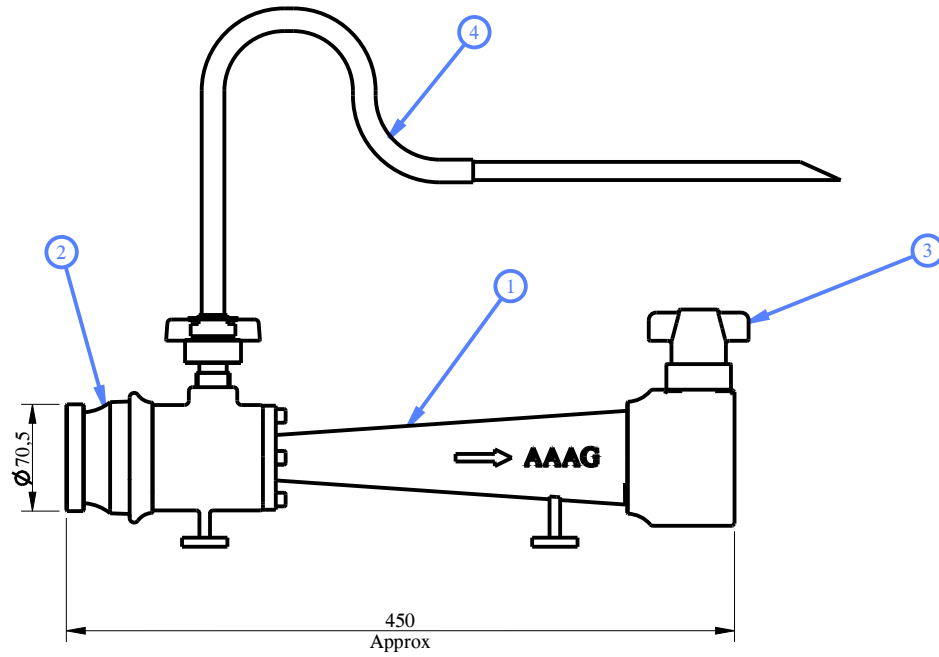

1	Body	SS 304 IS: 3444 Gr-1
2	Male Inst. Inlet	SS 304 IS: 3444 Gr-1
3	Female Inst. Outlet	SS 304 IS: 3444 Gr-1
4	Pick Up Tube	PVC Hose/ SS 304 Pipe
NO.	DESCRIPTION	MATERIAL
PART LIST		

Shah Bhogilal Jethalal & Bros.

AHMEDABAD

TITLE :

Portable Inline Inductor, 225 Lpm Capacity,
SS 304, Conventional Design

SCALE	DRAWING NO:	SHEET	REV.
N.T.S	S263-225BJ	1 OF 1	0