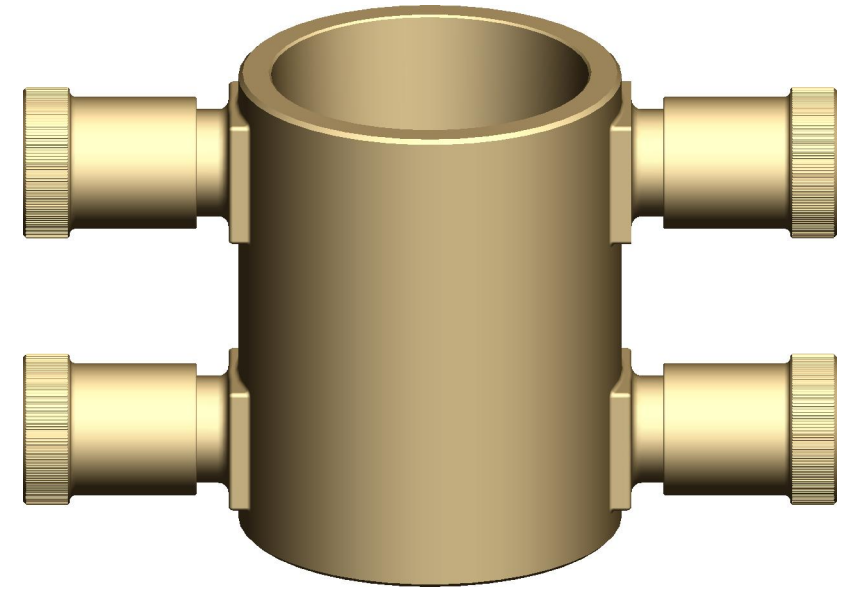

1	BODY	G.M IS: 318 LTB-2
2	LUG	G.M IS: 318 LTB-2
3	CAM TOOTH	G.M IS: 318 LTB-2
4	SPRING	IS: 7608
NO	DESCRIPTION	MATERIAL
PART LIST		

Shah Bhogilal Jethalal & Bros.

AHMEDABAD

TITLE :

Female Instantaneous (63 mm) x Female Instantaneous (63 mm) Adaptor, Gunmetal

SCALE

N.T.S

DRAWING NO:

G171-63BJ

SHEET

1 OF 1

REV.

0