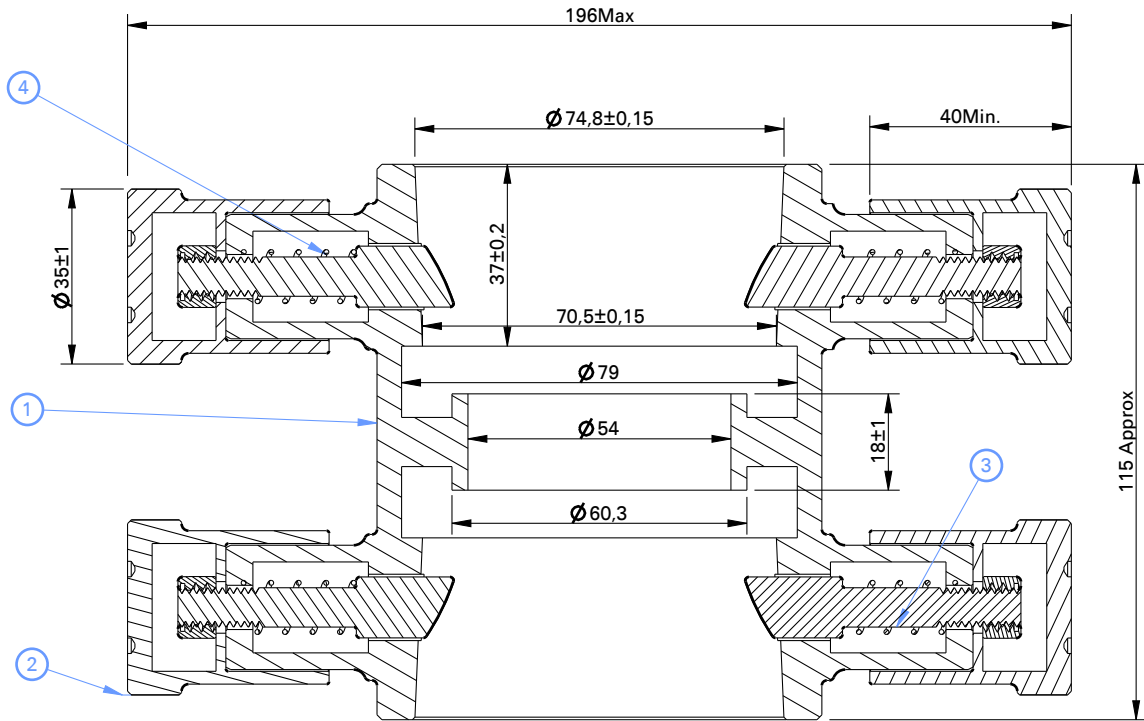

1	BODY	G.M IS: 318 LTB-2
2	LUG	G.M IS: 318 LTB-2
3	CAM TOOTH	G.M IS: 318 LTB-2
4	SPRING	IS: 7608
NO	DESCRIPTION	MATERIAL
PART LIST		

Shah Bhogilal Jethalal & Bros.

AHMEDABAD

TITLE :

Female Instantaneous (63 mm) x Female Instantaneous (63 mm) Adaptor, Gunmetal

SCALE

N.T.S

DRAWING NO:

G171-63BJ

SHEET

1 OF 1

REV.

0