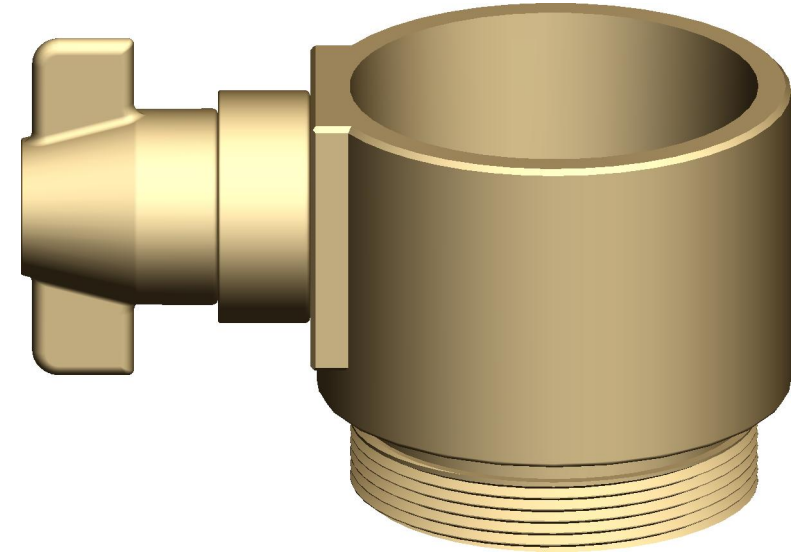

1	Female Coupling	G.M IS: 318 LTB-2
2	Lower Lug	G.M IS: 318 LTB-2
3	Upper Lug	G.M IS: 318 LTB-2
4	Cam Tooth	G.M IS: 318 LTB-2
5	Spring	IS: 7608
6	Washer	Rubber IS: 937
NO	DESCRIPTION	MATERIAL
PART LIST		

Shah Bhogilal Jethalal & Bros.

AHMEDABAD

TITLE : Female Instantaneous (63 mm) x Male Threaded (BSP, 63 mm) Adaptor, Gunmetal

SCALE	DRAWING NO:	SHEET	REV.
N.T.S	G164-63BJ	1 OF 1	0