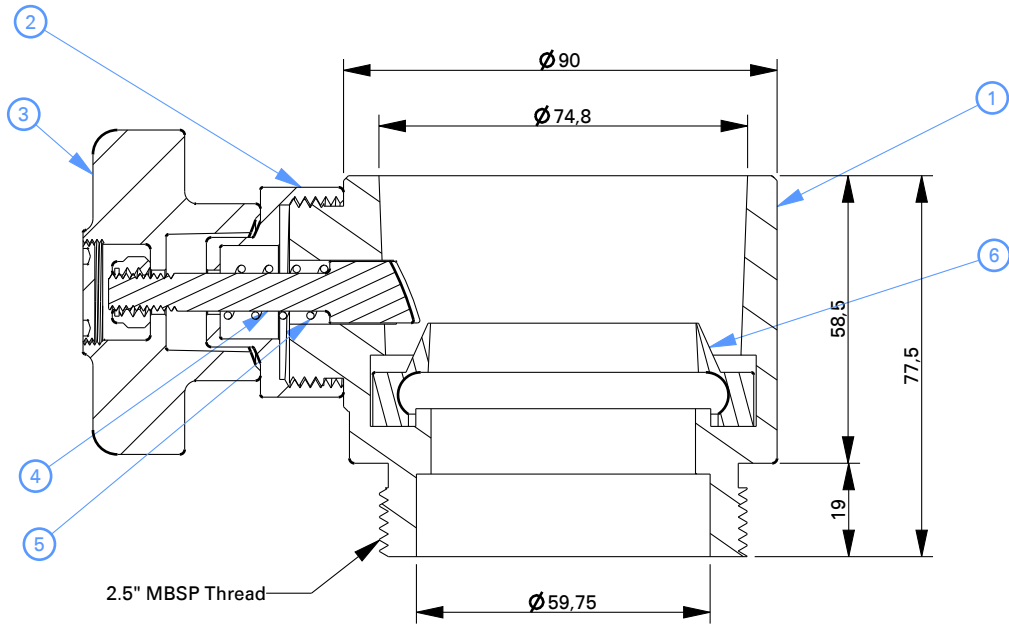

1	Female Coupling	G.M IS: 318 LTB-2
2	Lower Lug	G.M IS: 318 LTB-2
3	Upper Lug	G.M IS: 318 LTB-2
4	Cam Tooth	G.M IS: 318 LTB-2
5	Spring	IS: 7608
6	Washer	Rubber IS: 937
NO	DESCRIPTION	MATERIAL
PART LIST		

Shah Bhogilal Jethalal & Bros.

AHMEDABAD

TITLE : Female Instantaneous (63 mm) x Male Threaded (BSP, 63 mm) Adaptor, Gunmetal

SCALE	DRAWING NO:	SHEET	REV.
N.T.S	G164-63BJ	1 OF 1	0