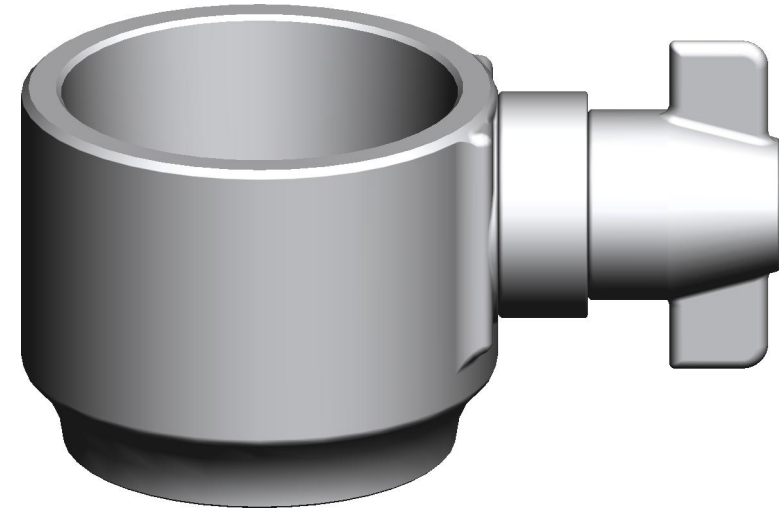

1	Female Coupling	SS 304 (IS: 3444 Gr.1)
2	Lower Lug	SS 304 (IS: 3444 Gr.1)
3	Upper Lug	SS 304 (IS: 3444 Gr.1)
4	Cam Tooth	SS 304 (IS: 3444 Gr.1)
5	Spring	IS: 6528
6	Washer	Rubber IS: 937
NO	DESCRIPTION	MATERIAL
PART LIST		

Shah Bhogilal Jethalal & Bros.

AHMEDABAD

TITLE :
Female Instantaneous (63 mm) Adaptor
Threaded SS 304, As Per IS: 5290

SCALE	DRAWING NO:	SHEET	REV.
N.T.S	S162-63AS	1 OF 1	0