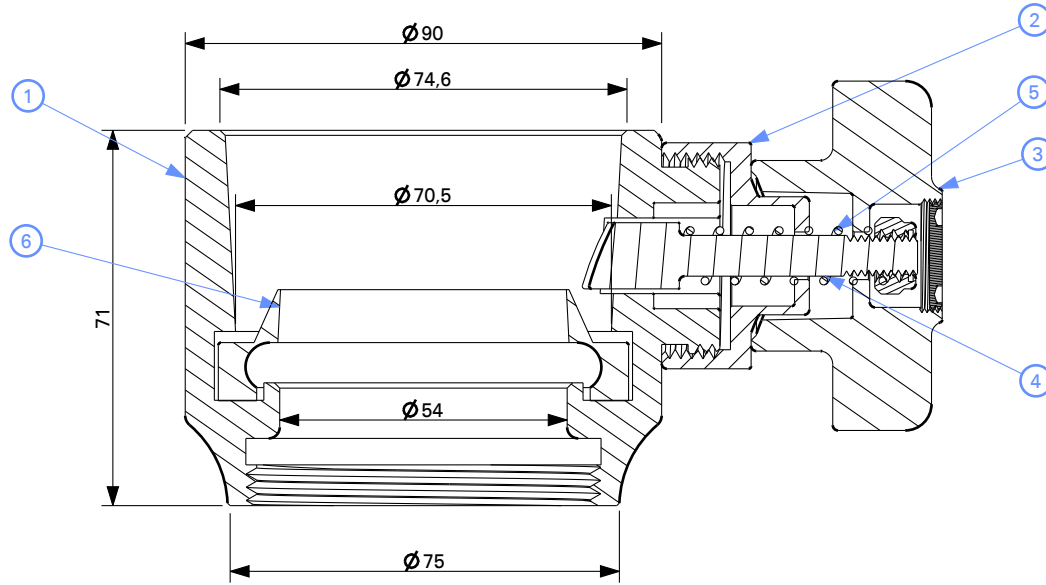

1	Female Coupling	SS 304 (IS: 3444 Gr.1)
2	Lower Lug	SS 304 (IS: 3444 Gr.1)
3	Upper Lug	SS 304 (IS: 3444 Gr.1)
4	Cam Tooth	SS 304 (IS: 3444 Gr.1)
5	Spring	IS: 6528
6	Washer	Rubber IS: 937
NO	DESCRIPTION	MATERIAL
PART LIST		

Shah Bhogilal Jethalal & Bros.

AHMEDABAD

TITLE :
Female Instantaneous (63 mm) Adaptor
Threaded SS 304, As Per IS: 5290

SCALE	DRAWING NO:	SHEET	REV.
N.T.S	S162-63AS	1 OF 1	0