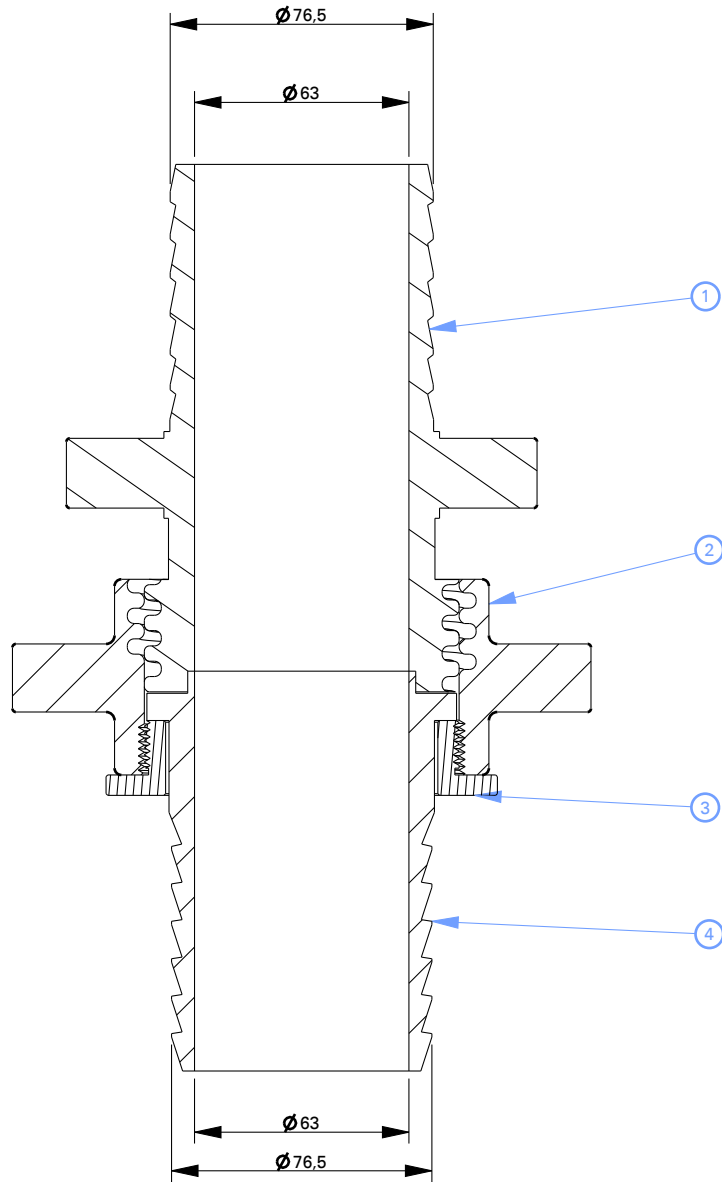

1	Female Coupling	S.S 316 (IS: 3444 Gr.4)
2	Nut For Female Coupling	S.S 316 (IS: 3444 Gr.4)
3	Locking Nut	S.S 316 (IS: 3444 Gr.4)
4	Male Coupling	S.S 316 (IS: 3444 Gr.4)
NO	DESCRIPTION	MATERIAL
PART LIST		

Shah Bhogilal Jethalal & Bros.

AHMEDABAD

TITLE :

**Suction Hose Coupling, Round Thread
(75 mm), SS 316, Conventional Design**

SCALE

N.T.S

DRAWING NO:

SM141-75CL

SHEET

1 OF 1

REV.

0