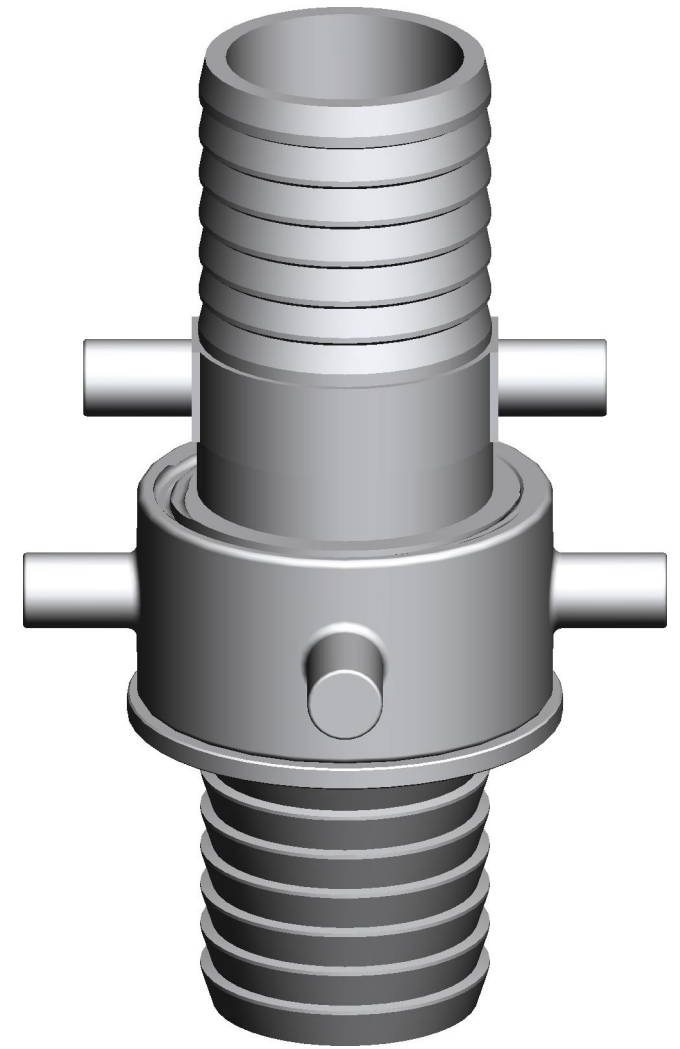

1	Female Coupling	S.S 316 (IS: 3444 Gr.4)
2	Nut For Female Coupling	S.S 316 (IS: 3444 Gr.4)
3	Locking Nut	S.S 316 (IS: 3444 Gr.4)
4	Male Coupling	S.S 316 (IS: 3444 Gr.4)
NO	DESCRIPTION	MATERIAL
PART LIST		

Shah Bhogilal Jethalal & Bros.

AHMEDABAD

TITLE :

**Suction Hose Coupling, Round Thread
(75 mm), SS 316, Conventional Design**

SCALE

N.T.S

DRAWING NO:

SM141-75CL

SHEET

1 OF 1

REV.

0