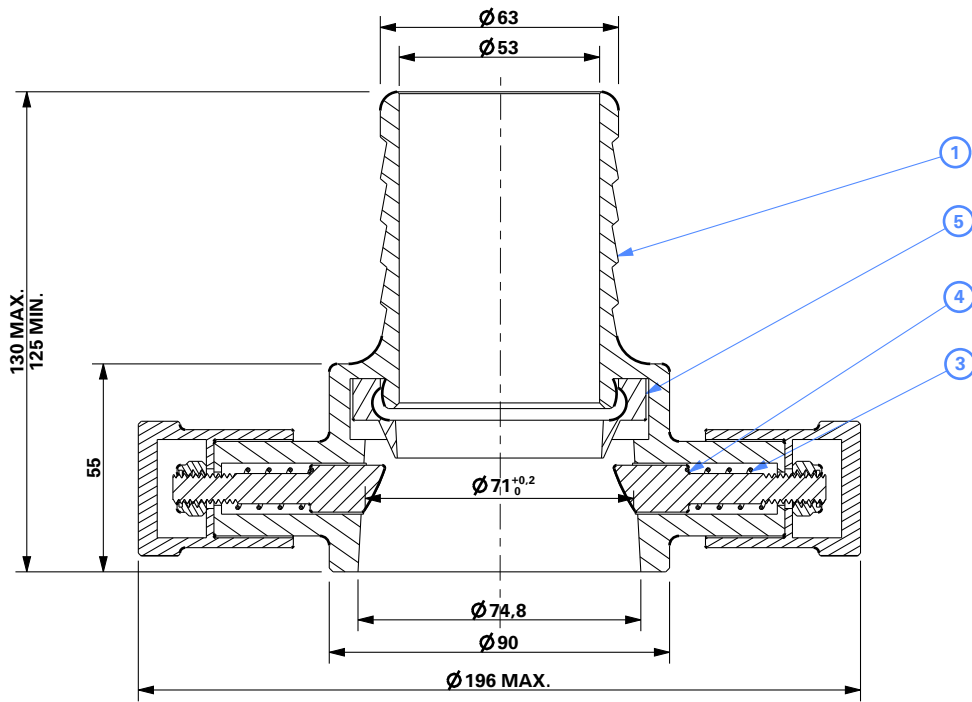

NOTE

HYDRAULIC TEST :

FEMALE COUPLING : 21 kgf/cm2.

MALE COUPLING : 21 kgf/cm2.

1	FEMALE COUPLING	SS 304 (IS:3444 Gr.1)
2	MALE COUPLING	SS 304 (IS:3444 Gr.1)
3	SPRING	IS:6528
4	CAM TOOTH	SS 304 (IS:3444 Gr.1)
5	WASHER	RUBBER IS:937
NO.	DESCRIPTION	MATERIAL
PART LIST		

Shah Bhogilal Jethalal & Bros.

AHMEDABAD

TITLE : Delivery Hose Coupling, Instantaneous Type
(63 mm), SS 304, Conventional Design

SCALE	DRAWING NO:	SHEET	REV.
N.T.S	S130-63CL	1 OF 1	0