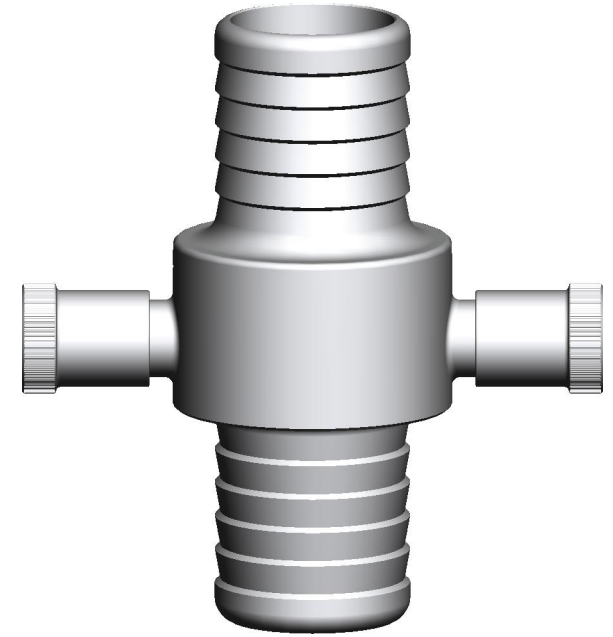

NOTE

HYDRAULIC TEST :

FEMALE COUPLING : 21 kgf/cm2.

MALE COUPLING : 21 kgf/cm2.

1	FEMALE COUPLING	SS 304 (IS:3444 Gr.1)
2	MALE COUPLING	SS 304 (IS:3444 Gr.1)
3	SPRING	IS:6528
4	CAM TOOTH	SS 304 (IS:3444 Gr.1)
5	WASHER	RUBBER IS:937
NO.	DESCRIPTION	MATERIAL
PART LIST		

Shah Bhogilal Jethalal & Bros.

AHMEDABAD

TITLE : Delivery Hose Coupling, Instantaneous Type
(63 mm), SS 304, Conventional Design

SCALE	DRAWING NO:	SHEET	REV.
N.T.S	S130-63CL	1 OF 1	0