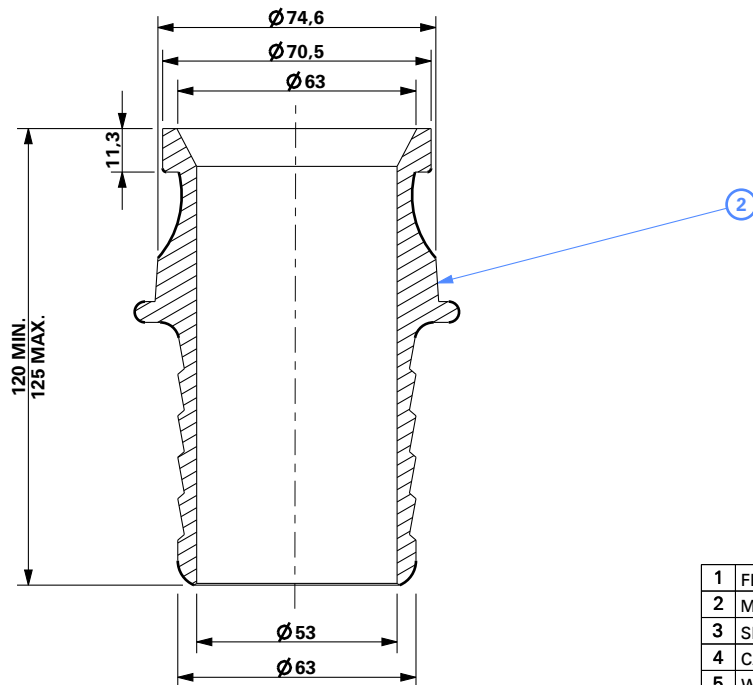

NOTE

HYDRAULIC TEST :

FEMALE COUPLING : 21 kgf/cm2.

MALE COUPLING : 21 kgf/cm2.

1	FEMALE COUPLING	SS 304 (IS:3444 Gr.1)
2	MALE COUPLING	SS 304 (IS:3444 Gr.1)
3	SPRING	IS:6528
4	CAM TOOTH	SS 304 (IS:3444 Gr.1)
5	WASHER	RUBBER IS:937
NO.	DESCRIPTION	MATERIAL
PART LIST		

Shah Bhogilal Jethalal & Bros.

AHMEDABAD

TITLE : Delivery Hose Coupling, Instantaneous Type
(63 mm), SS 304, Conventional Design

SCALE	DRAWING NO:	SHEET	REV.
N.T.S	S130-63CL	1 OF 1	0