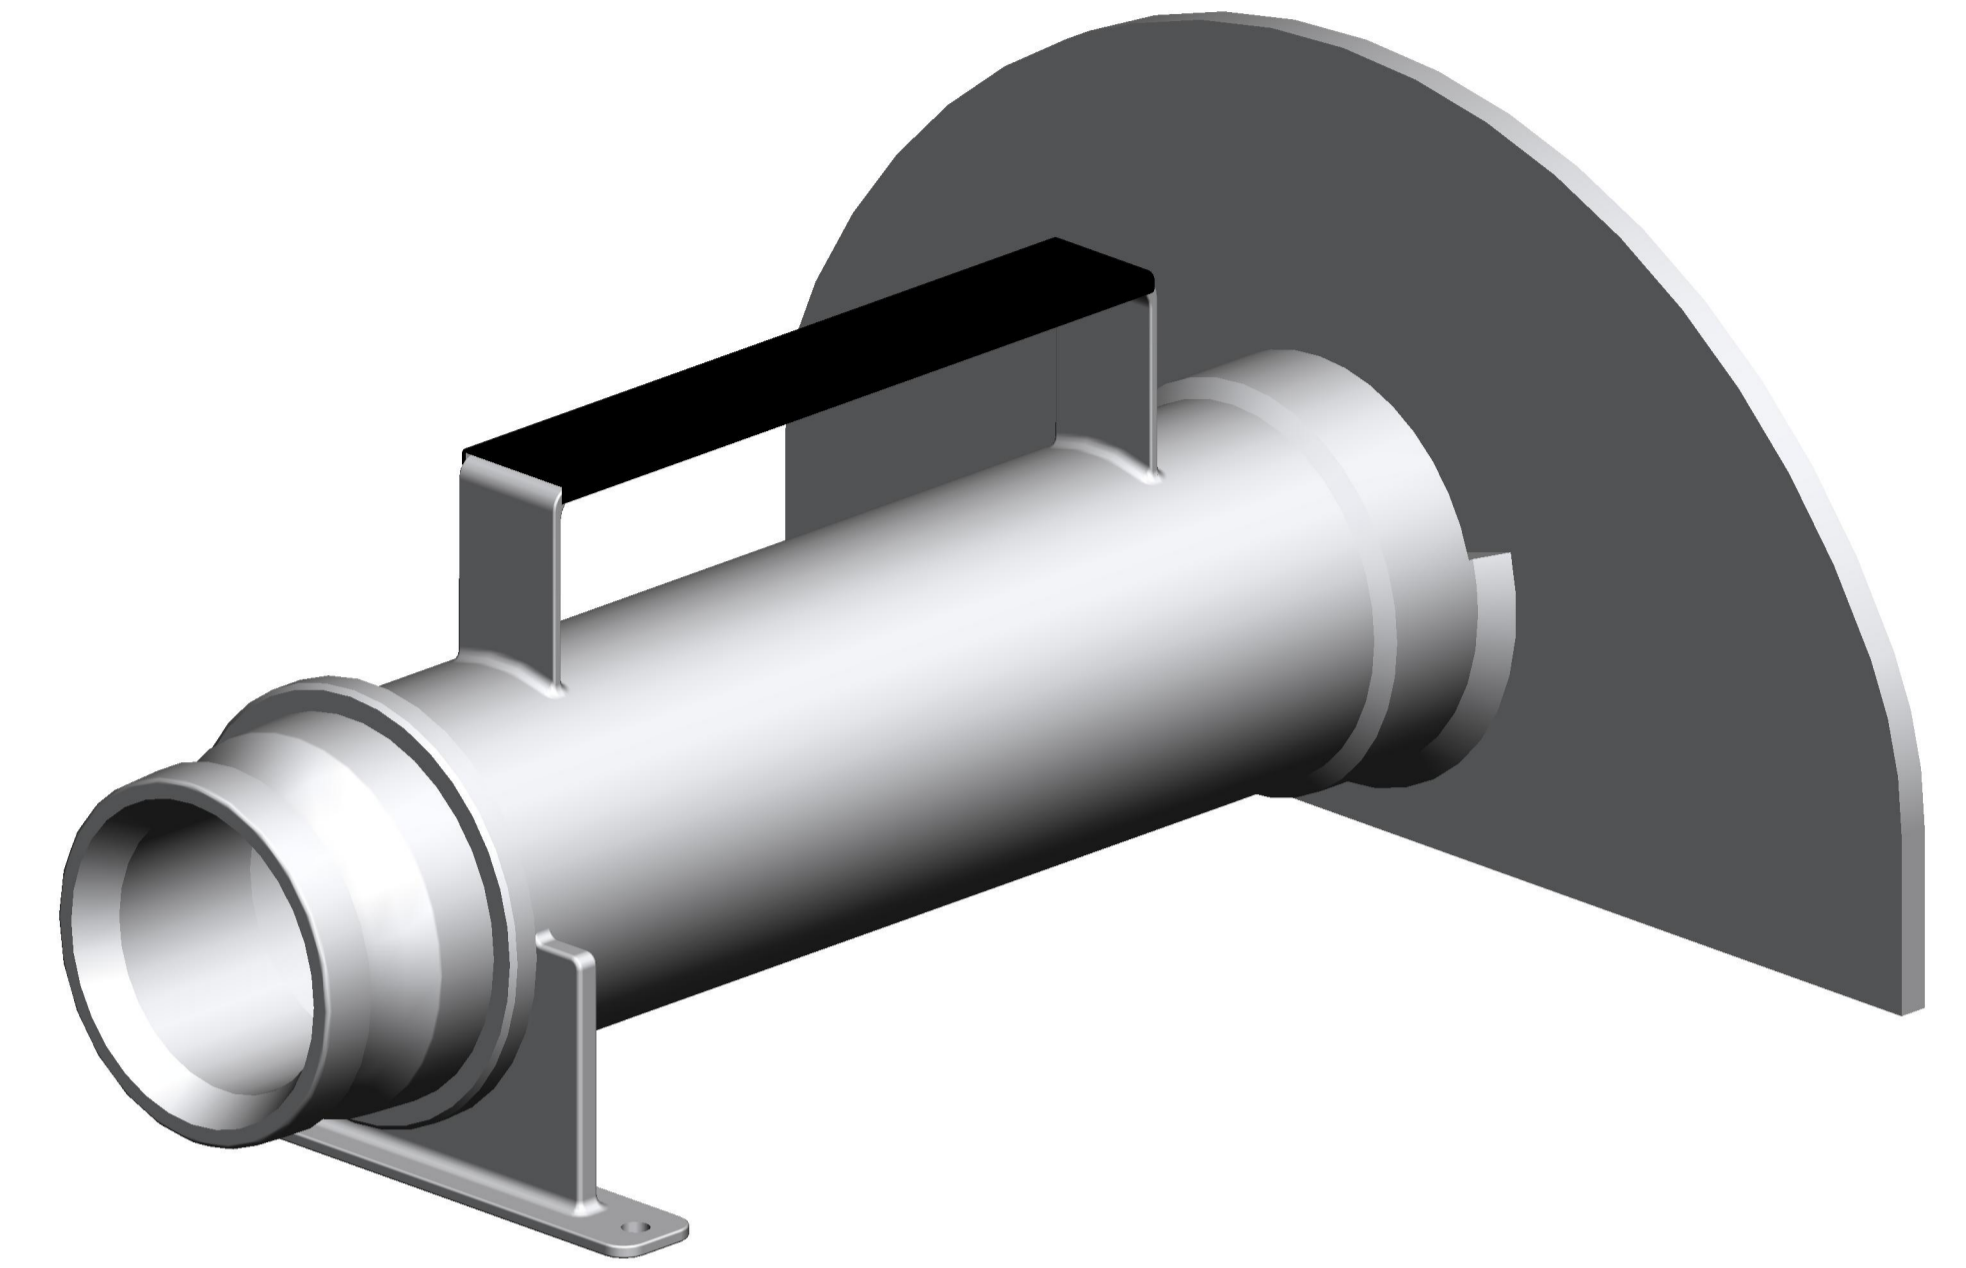

NOTES:

VERTICAL SPRAY : 6mtr. at 7 kgf/cm²
HORIZONTAL SPRAY : 14mtr. at 7 kgf/cm²*

1	MALE INST. ADAPTOR	S.S 304 IS:3444, GR.1
2	BODY	S.S 304
3	PLATE	S.S 304
NO.	DESCRIPTION	MATERIAL
PART LIST		

Shah Bhogilal Jethalal & Bros.

AHMEDABAD

TITLE :

**Jumbo Water Curtain Nozzle,
SS 304, With Handle**

SCALE	DRAWING NO:	SHEET	REV.
N.T.S	S120-63BJ	1 OF 1	0