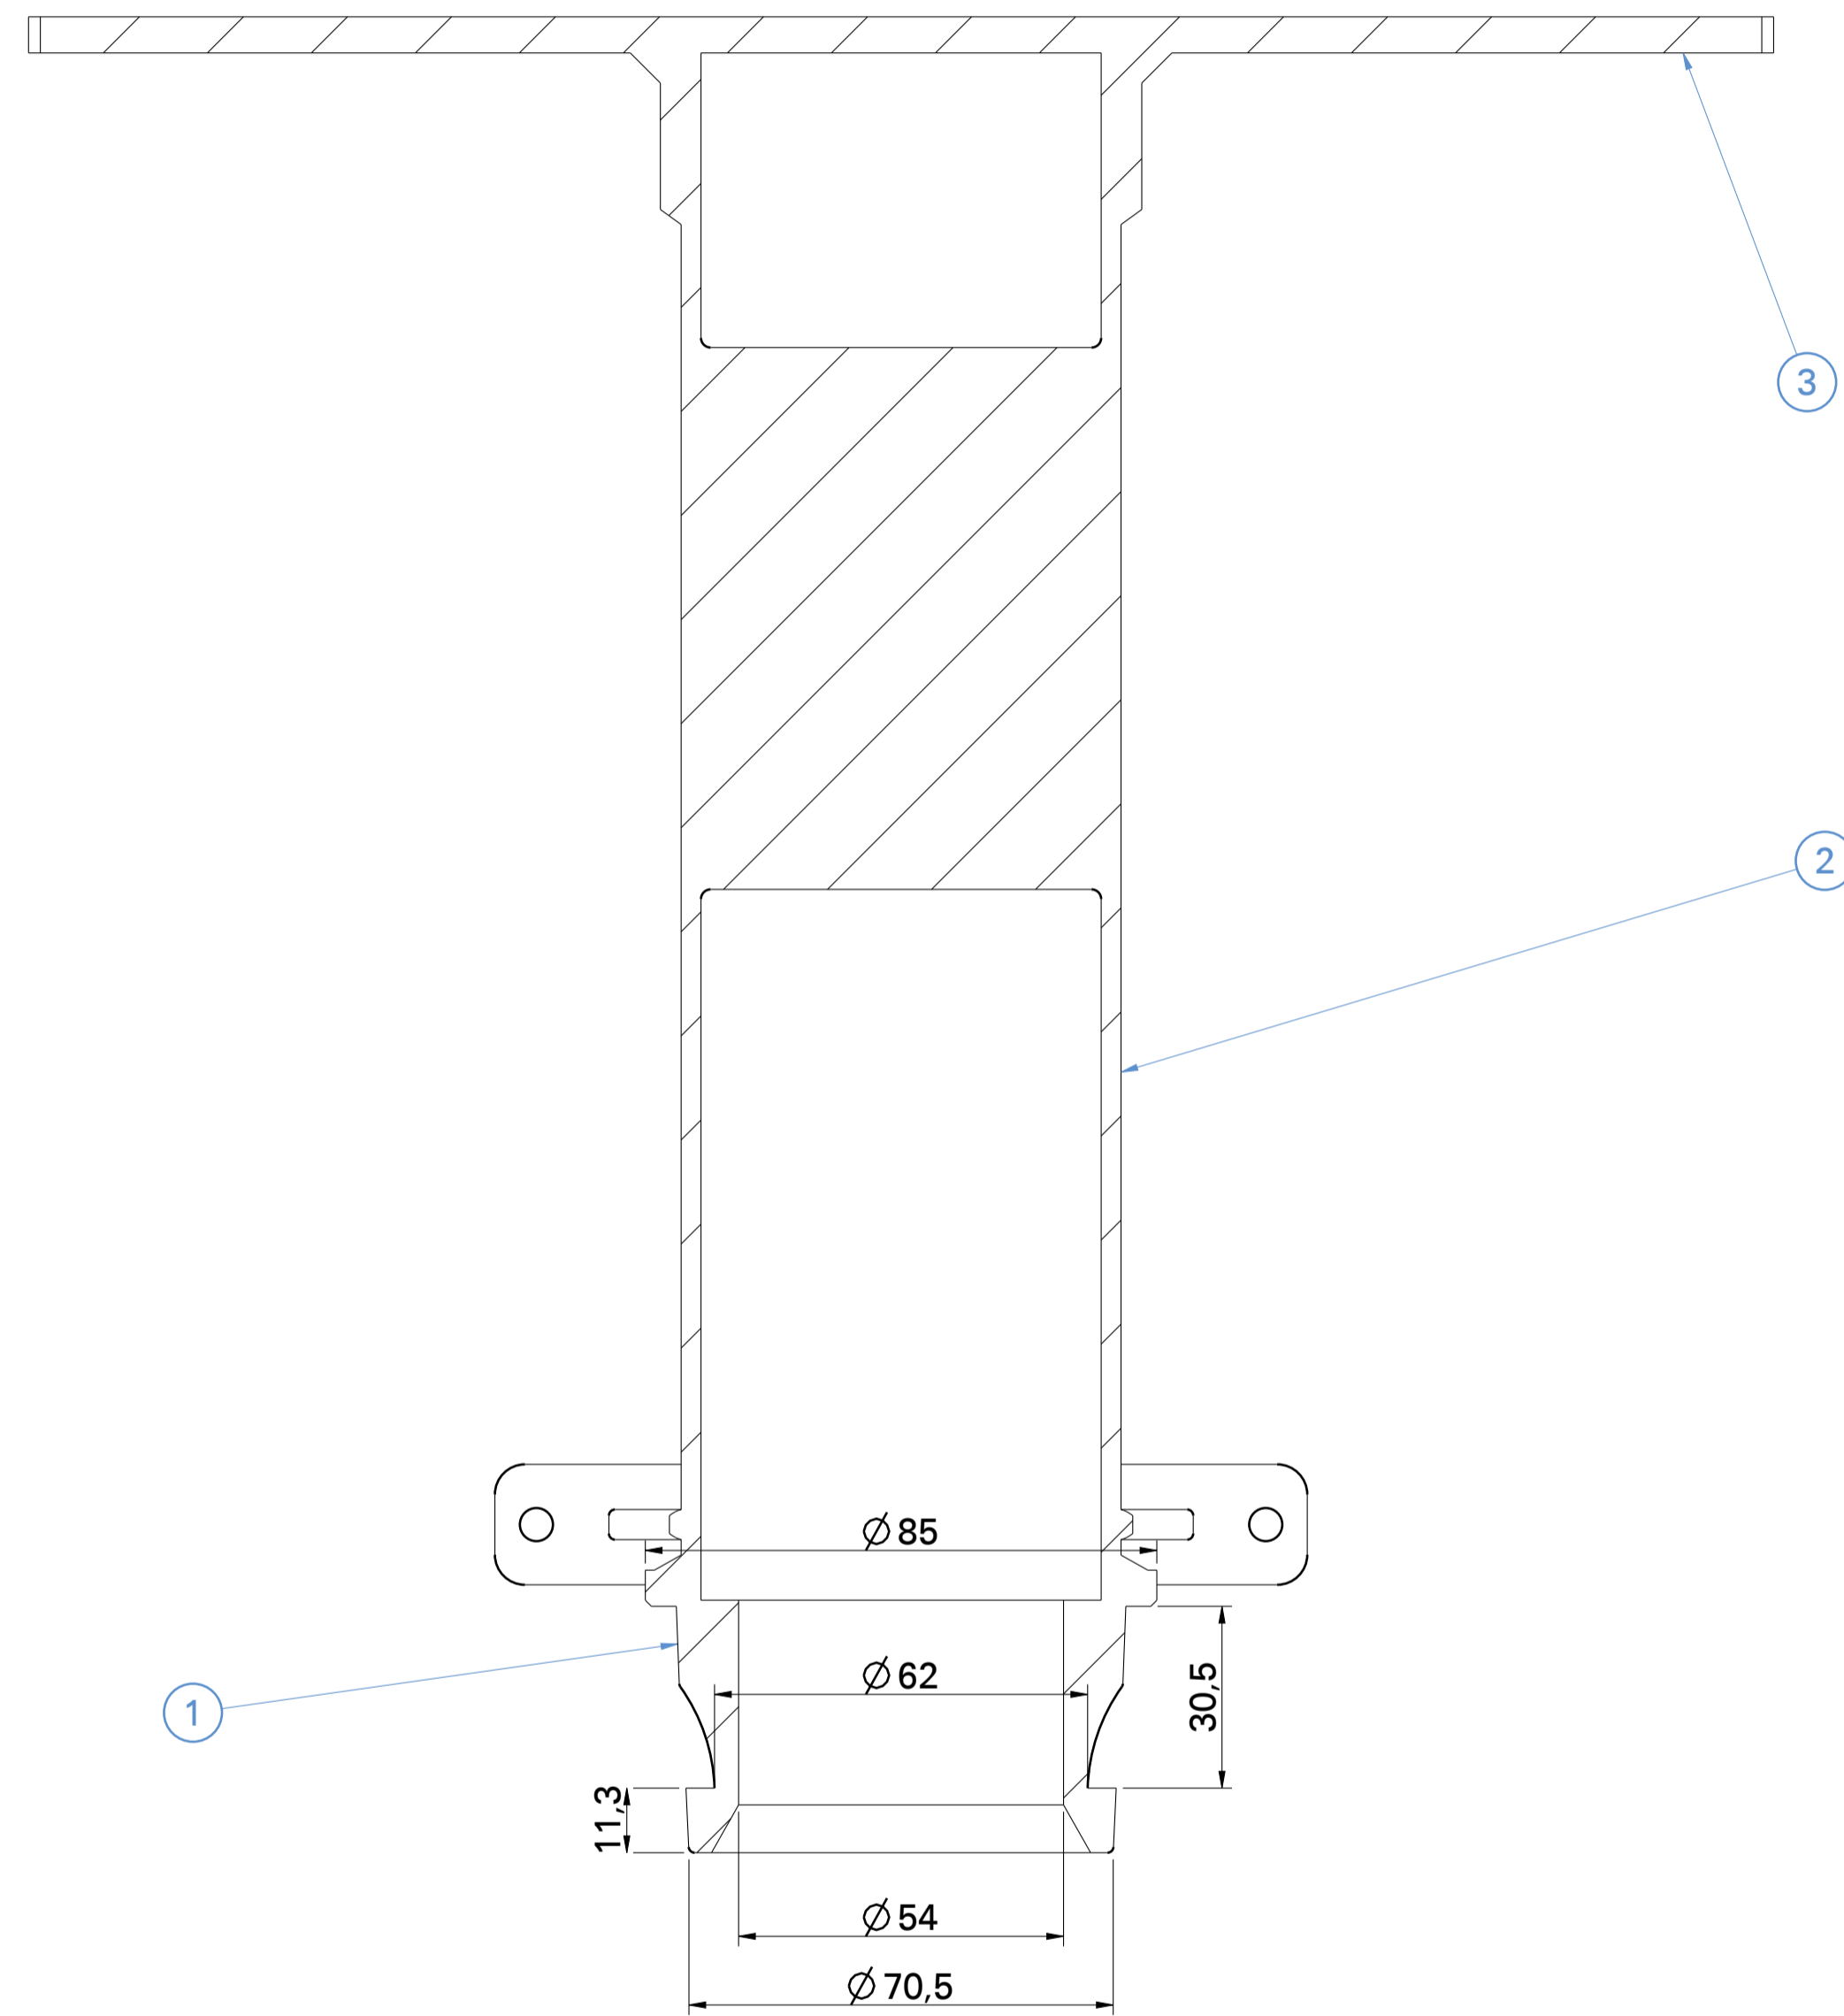

NOTES:

VERTICAL SPRAY : 6mtr. at 7 kgf/cm²
HORIZONTAL SPRAY : 14mtr. at 7 kgf/cm²*

1	MALE INST. ADAPTOR	S.S 304 IS:3444, GR.1
2	BODY	S.S 304
3	PLATE	S.S 304
NO.	DESCRIPTION	MATERIAL
PART LIST		

Shah Bhogilal Jethalal & Bros.

AHMEDABAD

TITLE :

**Jumbo Water Curtain Nozzle,
SS 304, With Handle**

SCALE	DRAWING NO:	SHEET	REV.
N.T.S	S120-63BJ	1 OF 1	0