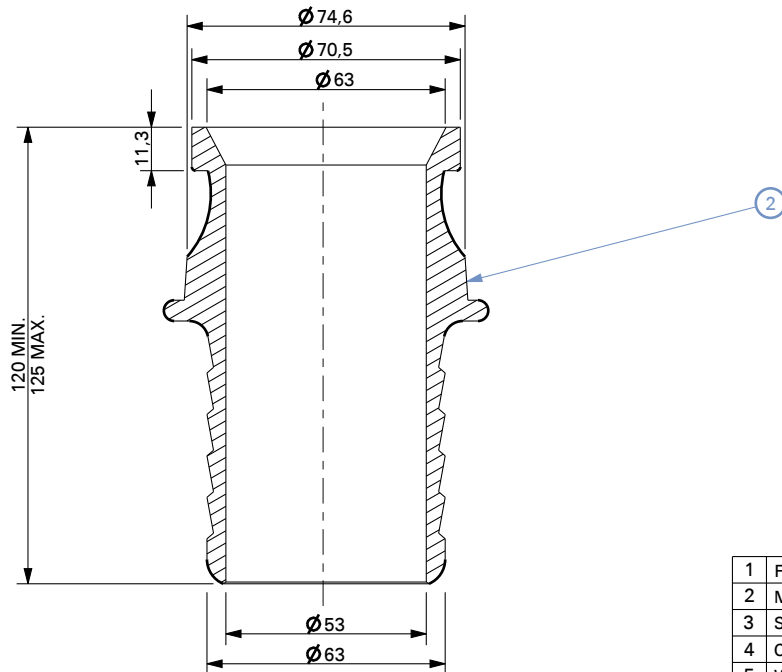

1.0 GENERAL DATA

1.1	Make	AAAG
1.2	Size	63 mm Instantaneous.
1.3	Inlet size	63mm Shank
1.4	Outlet size	63mm Shank
1.5	Reference Standard	IS: 903

2.0 MATERIAL OF CONSTRUCTION

2.1	Female Coupling	IS: 3444 Gr. IV (SS 316)
2.2	Male Coupling	IS: 3444 Gr. IV (SS 316)
2.3	Lugs	IS: 3444 Gr. IV (SS 316)
2.4	Spring	Stainless Steel Wire IS: 6528
2.5	Washer	Rubber IS: 937 Type A

3.0 TESTING AND QUALITY CONTROL

3.1	Dimensional check	Dimensions as per IS: 903
3.2	Hydrostatic Test Pressure	21 kgf/cm ² (Male & Female Coupling)
3.3	Documentation	Internal inspection report, supplier's certificates, approved laboratory test certificates

4.0 OPERATIONAL/ TECHNICAL DATA

4.1	Working pressure range	5 to 14 Kgf/cm ²
4.2	Weight (approx.)	4.0 Kgs.

5.0 FINISH

5.1	Male Coupling	Natural Finished.
5.2	Female Coupling	Natural Finished.

6.0 APPROVALS & MARKING

NOTE

HYDRAULIC TEST :

FEMALE COUPLING : 21 kgf/cm².

MALE COUPLING : 21 kgf/cm².

1	FEMALE COUPLING	SS 316 (IS:3444 Gr.4)
2	MALE COUPLING	SS 316 (IS:3444 Gr.4)
3	SPRING	IS:6528
4	CAM TOOTH	SS 316 (IS:3444 Gr.4)
5	WASHER	RUBBER IS:937
NO	DESCRIPTION	MATERIAL
PART LIST		