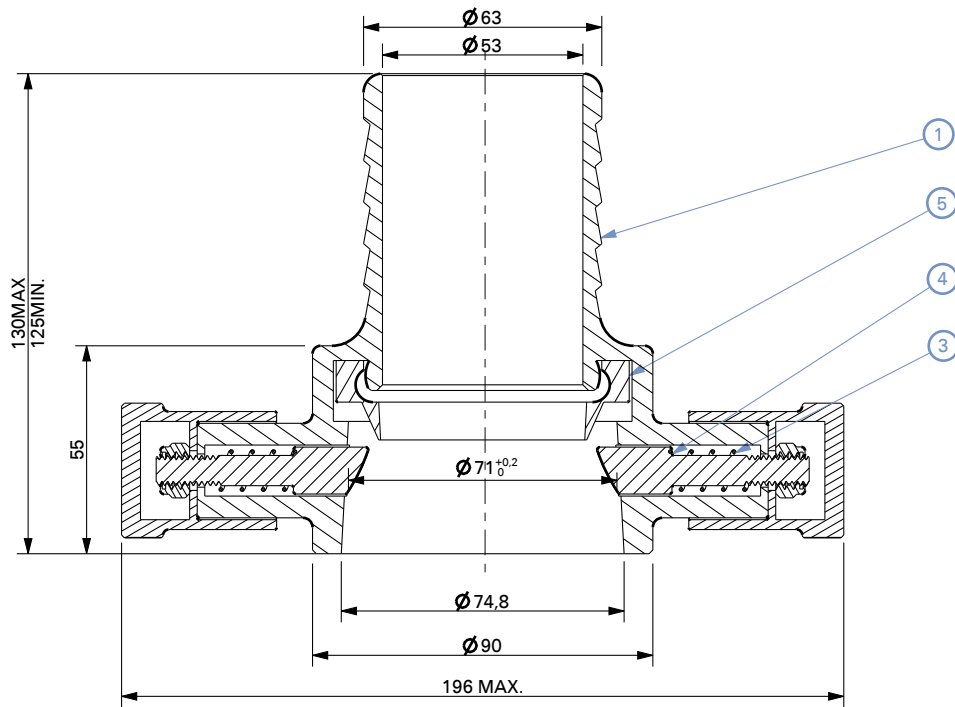

Brief Description: Delivery Hose Instantaneous Male/ Female couplings, 63 mm size, as per IS: 903, made of Stainless Steel (SS 316) suitable for use with 63 mm Fire fighting delivery Hose, ISI marked.

3.0 TESTING AND QUALITY CONTROL

3.1	Dimensional check	Dimensions as per IS: 903
3.2	Hydrostatic Test Pressure	21 kgf/cm ² (Male & Female Coupling)
3.3	Documentation	Internal inspection report, supplier's certificates, approved laboratory test certificates

4.0 OPERATIONAL/ TECHNICAL DATA

4.1	Working pressure range	5 to 14 Kgf/cm ²
4.2	Weight (approx.)	4.0 Kgs.

5.0 FINISH

5.1	Male Coupling	Natural Finished.
5.2	Female Coupling	Natural Finished.

6.0 APPROVALS & MARKING

NOTE

HYDRAULIC TEST :

FEMALE COUPLING : 21 kgf/cm².

MALE COUPLING : 21 kgf/cm².

1	FEMALE COUPLING	SS 316 (IS:3444 Gr.4)
2	MALE COUPLING	SS 316 (IS:3444 Gr.4)
3	SPRING	IS:6528
4	CAM TOOTH	SS 316 (IS:3444 Gr.4)
5	WASHER	RUBBER IS:937
NO	DESCRIPTION	MATERIAL
PART LIST		