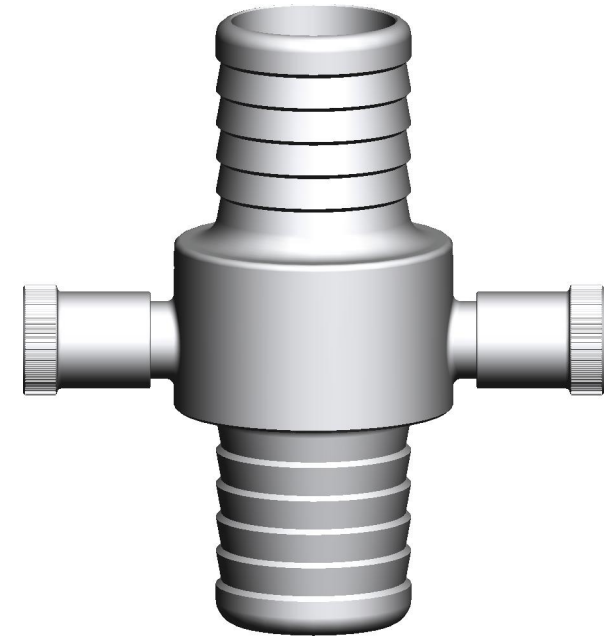

DELIVERY HOSE COUPLING

INSTANTANEOUS TYPE (63mm), Stainless steel (SS 316), ISI MARKED

Delivery Hose Couplings provide the means to connect Fire Hoses to another and to hydrant valves, branches, fittings and adaptors. Instantaneous couplings consist of Male and Female parts, and have a serrated tail portion, on which the hose is mounted and bound with Copper/ G.I. wire.

Brief Description: Delivery Hose Instantaneous Male/ Female couplings, 63 mm size, as per IS: 903, made of Stainless Steel (SS 316) suitable for use with 63 mm Fire fighting delivery Hose, ISI marked.

4.0 OPERATIONAL/ TECHNICAL DATA

4.1	Working pressure range	5 to 14 Kgf/cm ²
4.2	Weight (approx.)	4.0 Kgs.

5.0 FINISH

5.1	Male Coupling	Natural Finished.
5.2	Female Coupling	Natural Finished.

6.0 APPROVALS & MARKING

NOTE

HYDRAULIC TEST :

FEMALE COUPLING : 21 kgf/cm².

MALE COUPLING : 21 kgf/cm².

1	FEMALE COUPLING	SS 316 (IS:3444 Gr.4)
2	MALE COUPLING	SS 316 (IS:3444 Gr.4)
3	SPRING	IS:6528
4	CAM TOOTH	SS 316 (IS:3444 Gr.4)
5	WASHER	RUBBER IS:937
NO	DESCRIPTION	MATERIAL
PART LIST		